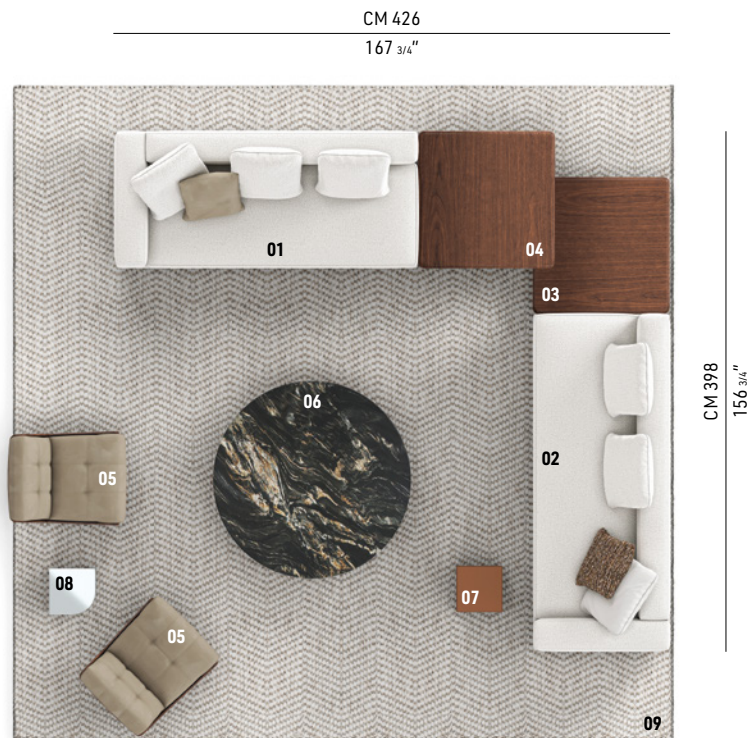

HORIZONTE

MARCIO KOGAN / STUDIO MK27 DESIGN

A floating island with square lines that marks the horizon of the living space.

The system by Marcio Kogan / studio mk27 takes shape from a suspended base, a solid thin line covered in leather, fabric or both, on which generous volumetric padded elements rest.

The seemingly simple appearance of Horizonte gives rise to a sophisticated style code that can be used in a wide range of configurations. By combining modules, sloping elements and others with built-in coffee table, an overall narrative that could continue forever without interruption is created.

TWIGGY - Arrangement 01

SOFA ARRANGEMENT

- 01 HORIZONTE**
ELEMENT WITH 1 ARMREST SX
CM 232X106 H85
- 02 HORIZONTE**
ELEMENT WITH 1 ARMREST DX
CM 258X106 H85
- 03 HORIZONTE**
COFFEE TABLE CM 104X104 H13
- 04 HORIZONTE**
COFFEE TABLE CM 104X104 H21

FURNISHING ACCESSORIES

- 05 DAIKI**
ARMCHAIRS WITHOUT ARMRESTS
WITH SWIVEL BASE CM 73X91 H69
- 06 DOYLE**
COFFEE TABLE Ø CM 150 H25
- 07 SOLID SADDLE-HIDE**
SIDE TABLE CM 35X35 H45
- 08 JAMES**
SIDE TABLE CM 35X35 H45
- 09 OSAKA CHEVRON**
RUG CM 504X500