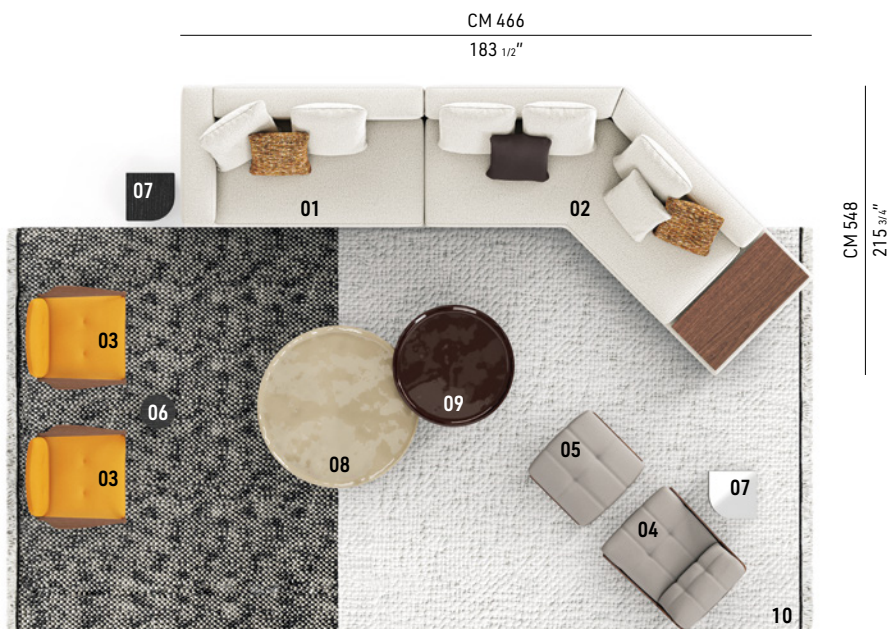

HORIZONTE

MARCIO KOGAN / STUDIO MK27 DESIGN

A floating island with square lines that marks the horizon of the living space.

The system by Marcio Kogan / studio mk27 takes shape from a suspended base, a solid thin line covered in leather, fabric or both, on which generous volumetric padded elements rest.

The seemingly simple appearance of Horizonte gives rise to a sophisticated style code that can be used in a wide range of configurations. By combining modules, sloping elements and others with built-in coffee table, an overall narrative that could continue forever without interruption is created.

HORIZONTE - Arrangement 07

SOFA ARRANGEMENT

- 01 HORIZONTE**
ELEMENT WITH 1 ARMREST SX
CM 180X106 H85
- 02 HORIZONTE**
INCLINED CENTRAL ELEMENT SX
WITH TOP SHORT CM 302X180 H85

FURNISHING ACCESSORIES

- 03 YOKO**
ARMCHAIRS CM 77X75 H73
- 04 DAIKI**
ARMCHAIR WITHOUT ARMRESTS
WITH SWIVEL BASE CM 73X91 H69
- 05 DAIKI**
FOOTSTOOL WITH BASE CM 68X64 H40
- 06 PILOTIS WOOD**
SIDE TABLE CM Ø 25 H45
- 07 JAMES**
SIDE TABLE CM 35X35 H45
- 08 LOUVER**
COFFEE TABLE CM Ø 120 H25
- 09 LOUVER**
COFFEE TABLE CM Ø 90 H35
- 10 CROSS FLAG**
RUG CM 600X300

08
LOUVER
COFFEE TABLE Ø CM 120 H25

09
LOUVER
COFFEE TABLE Ø CM 90 H35

10
CROSS FLAG
RUG CM 600X300

Settings