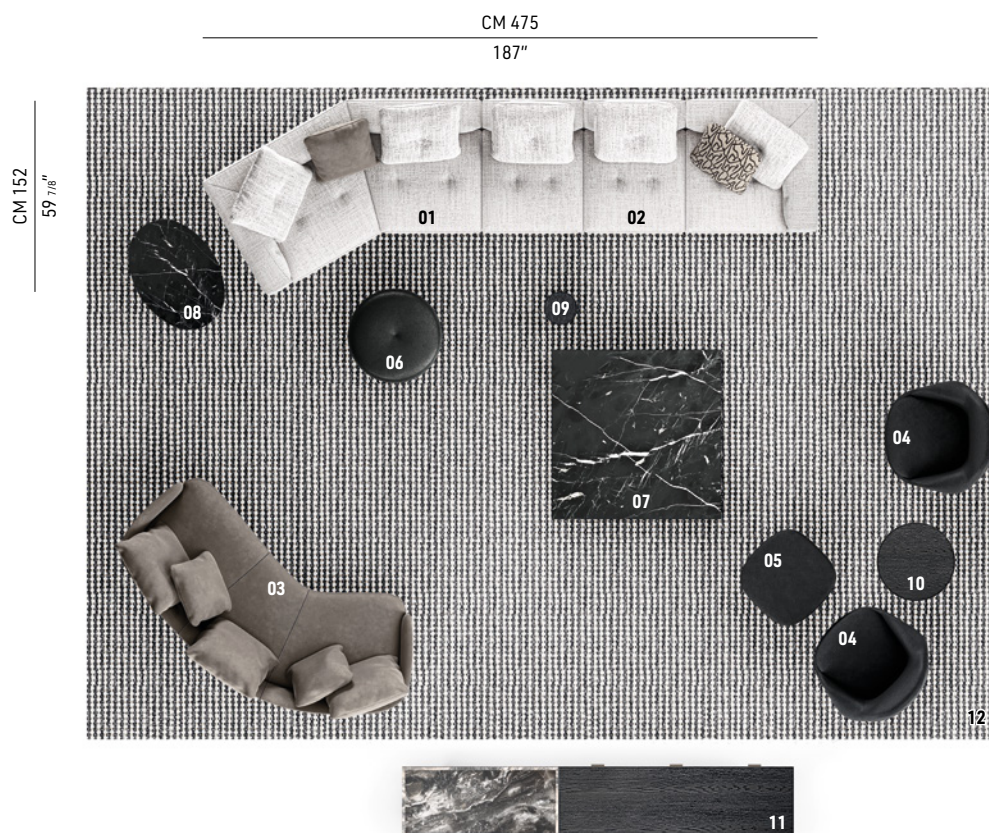

DYLAN LOW

RODOLFO DORDONI DESIGN

The timeless, multifaceted stylistic language of the distinguished yet cosy Dylan modular seating system is also expressed in the Dylan Low version. With a more classic and traditional identity, raised 7,5 cm off the ground, this version effortlessly interprets a timeless taste. It is capable of expressing multiple aesthetic and compositional languages, fitting with ease into environments with different uses.

DYLAN LOW - Arrangement 01

SOFA ARRANGEMENT

- 01 DYLAN LOW**
INCLINED ELEMENT WITH ARMREST SX
SEAT 77 - CM 215X152 H81
- 02 DYLAN LOW**
ELEMENT WITH 1 ARMREST DX
SEAT 77 - CM 260X102 H81

FURNISHING ACCESSORIES

- 03 RAPHAEL**
INCLINED SOFA CM 247X135 H88
- 04 SENDAI**
ARMCHAIRS WITH ARMRESTS CM 87X83 H78
- 05 SENDAI**
FOOTSTOOL CM 65X65 H42
- 06 TORII BOLD**
MEDIUM OTTOMAN Ø CM 71 H41
- 07 SOLID STEEL**
COFFEE TABLE CM 130X130 H25
- 08 LELONG 23**
SIDE TABLE WITH 2 TOPS CM 90X65 H55
- 09 PILOTIS WOOD**
SIDE TABLE Ø CM 25 H45
- 10 LELONG 23**
SIDE TABLE WITH 2 TOPS Ø CM 60 H46
- 11 SUPERBLOCKS**
LIVING SIDEBBOARD MOD. G
CM 300X55 H47
- 12 OSAKA**
RUG CM 700X500