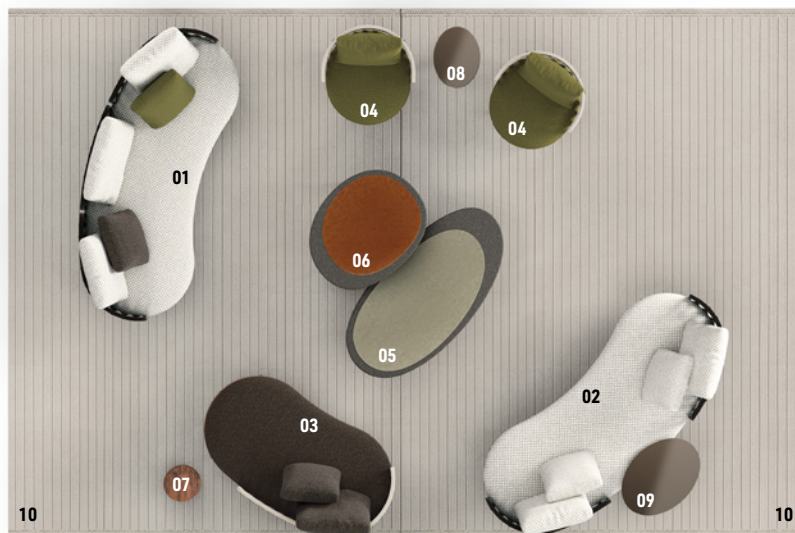

# TORII NEST OUTDOOR

NENDO DESIGN

From the master design of the Torii Nest Outdoor swivel armchair comes out an entire family of seats. Characterised by the iconic woven cord backrest, with a design inspired by Vienna straw, but with a wider mesh, the Torii Nest Outdoor seats vary in size and type, from the two-seater sofa with a curved silhouette to the round chaise-longue.

## TORII NEST OUTDOOR - Arrangement 04