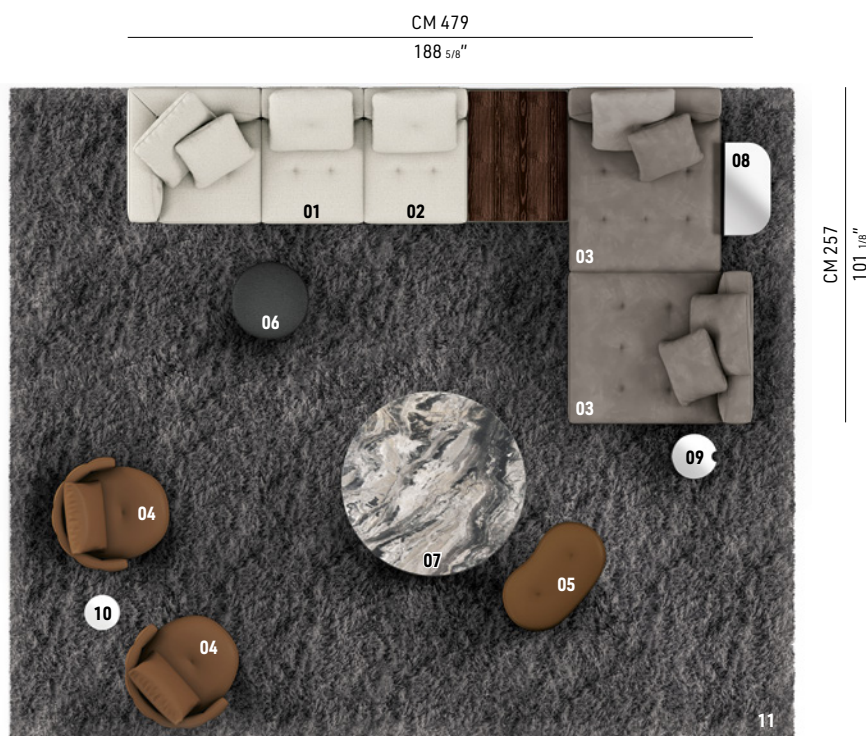

# DYLAN

RODOLFO DORDONI DESIGN

The instinct for the continuity of shapes, and lines, and for consistency of language and style typical of Minotti's modus operandi, is embodied in the Dylan modular seating system. A multifaceted and versatile lexicon in which the rigour of forms is combined with their ability to accommodate. Every detail of Dylan combines the tailoring of the upholstery with the multifaceted vision of a rational architecture that passes from the space to the furniture, balancing and perfectly integrating it with the contemporary way of interpreting and experiencing living spaces.

# DYLAN - Arrangement 10

## SOFA ARRANGEMENT

- 01 DYLAN**  
ELEMENT WITH 1 ARMREST SX - SEAT 77  
CM 181X102 H82
- 02 DYLAN**  
CENTRAL ELEMENT SX WITH TOP A  
SEAT 77 - CM 158X102 H82
- 03 DYLAN**  
COUCH WITH SINGLE BACKREST - SEAT 77  
CM 117X140 H82

## Furnishing accessories

**04  
TORII BOLD**  
MEDIUM SWIVEL ARMCHAIRS  
CM 88X88 H82

**05  
TORII BOLD**  
ANGLED OTTOMAN CM 94X56 H41

**06  
SALLY**  
OTTOMAN Ø CM 60 H38

**07  
BRADY**  
COFFEE TABLE Ø CM 140 H30