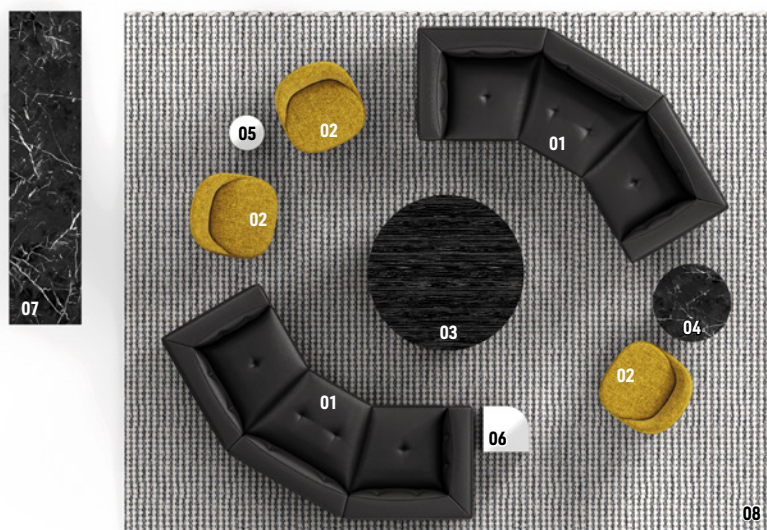

DYLAN SMALL

RODOLFO DORDONI DESIGN

The rigorous and welcoming modular seating system Dylan is also available in a version with a more compact seat depth. Introducing Dylan Small, a system that combines the sophisticated aesthetics of its cushions with the lightness of a contemporary base raised 13,5 cm from the floor. The upholstered volumes are reduced in depth, making Dylan Small a perfect fit even in smaller domestic environments or in Hospitality spaces.

DYLAN SMALL - Arrangement 02

SOFA ARRANGEMENT

- 01 DYLAN SMALL**
INCLINED SOFAS - SEAT 57
CM 277X125 H64

FURNISHING ACCESSORIES

- 02 SENDAI**
LOUNGE SWIVEL ARMCHAIRS
CM 65X67 H67

- 03 LELONG 23**
COFFEE TABLE WITH 2 TOPS
Ø CM 120 H43

- 04 LELONG 23**
SIDE TABLE WITH 2 TOPS
Ø CM 60 H46

- 05 PILOTIS**
SIDE TABLE Ø CM 27 H45

- 06 JAMES**
SIDE TABLE CM 35X35 H45

- 07 KENNETH**
LIVING SIDEBOARD CM 240X55 H90

- 08 OSAKA**
RUG CM 500X400

Furnishing accessories

07
KENNETH
LIVING SIDEBOARD CM 240X55 H90

08
OSAKA
RUG CM 500X400

Settings