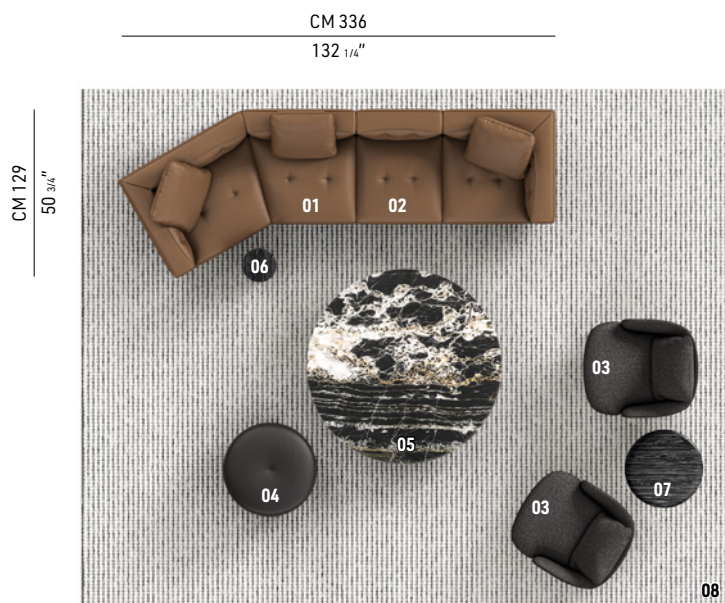

# DYLAN SMALL

RODOLFO DORDONI DESIGN

The rigorous and welcoming modular seating system Dylan is also available in a version with a more compact seat depth. Introducing Dylan Small, a system that combines the sophisticated aesthetics of its cushions with the lightness of a contemporary base raised 13,5 cm from the floor. The upholstered volumes are reduced in depth, making Dylan Small a perfect fit even in smaller domestic environments or in Hospitality spaces.

## DYLAN SMALL - Arrangement 04

### SOFA ARRANGEMENT

- 01 DYLAN SMALL**  
INCLINED ELEMENT WITH ARMREST SX  
SEAT 65 - CM 182X129 H64
- 02 DYLAN SMALL**  
ELEMENT WITH 1 ARMREST DX - SEAT 65  
CM 154X87 H64

**07**  
**ANISH WOOD**  
SIDE TABLE Ø CM 60 H43,5

**08**  
**KOBE**  
RUG CM 500X400