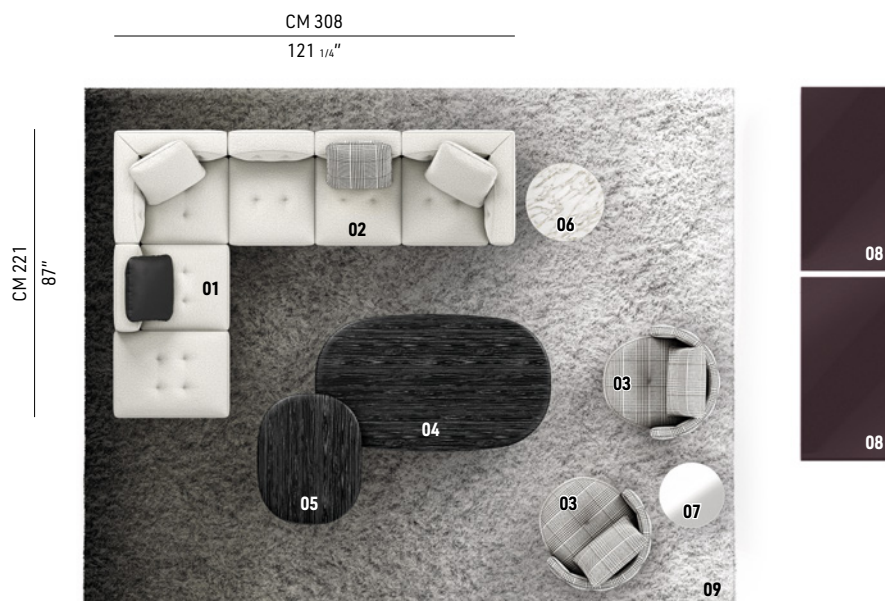

DYLAN SMALL

RODOLFO DORDONI DESIGN

The rigorous and welcoming modular seating system Dylan is also available in a version with a more compact seat depth. Introducing Dylan Small, a system that combines the sophisticated aesthetics of its cushions with the lightness of a contemporary base raised 13,5 cm from the floor. The upholstered volumes are reduced in depth, making Dylan Small a perfect fit even in smaller domestic environments or in Hospitality spaces.

DYLAN SMALL - Arrangement 06

SOFA ARRANGEMENT

- 01 DYLAN SMALL**
OPEN-END ELEMENT WITH ARMREST SX
SEAT 65 - CM 221X87 H64
- 02 DYLAN SMALL**
ELEMENT WITH 1 ARMREST DX - SEAT 65
CM 221X87 H64

FURNISHING ACCESSORIES

07
ANISH
SIDE TABLE Ø CM 50 H40

08
SOLID
STORAGE COFFEE TABLES WITH
1 DRAWER CM 140X70 H42

09
WISP RAINBOW
RUG CM 500X400