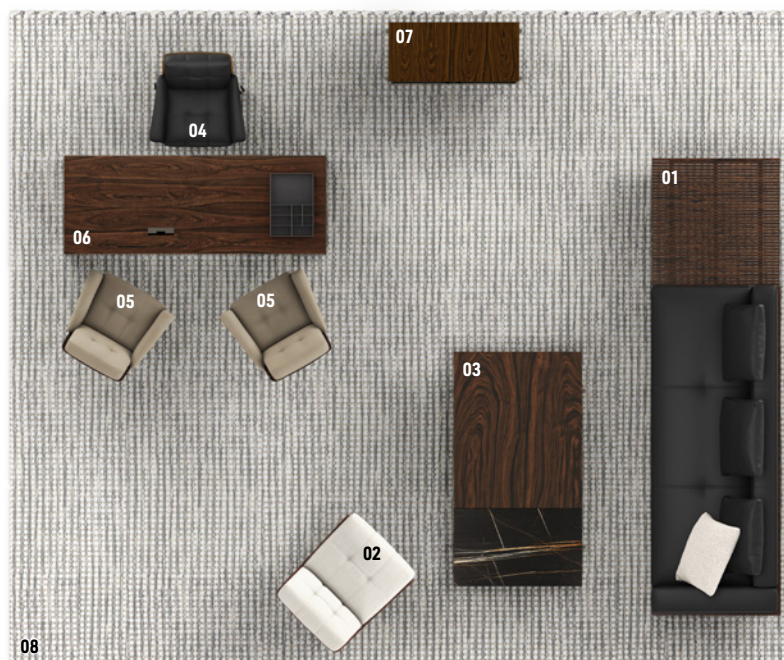

BRASILIA - Arrangement 04

SOFA ARRANGEMENT

01 BRASILIA
ELEMENT WITH 1 ARMREST WITH TOP LARGE
DX CM 350X98 H85

FURNISHING ACCESSORIES

02 DAIKI
ARMCHAIR WITHOUT ARMRESTS
CM 72X91 H69

04 DAIKI STUDIO
ARMCHAIR "EXECUTIVE" WITH BASE
AND CASTERS CM 74X76 H91

05 DAIKI STUDIO
ARMCHAIRS WITH BASE AND FEET
CM 74X74 H87

03 SUPERQUADRA
COFFEE TABLE CM 180X104,5 H22

06 LINHA STUDIO
WRITING DESK CM 200X75 H74

07 SUPERQUADRA
VERTICAL CABINET
CM 105X45 H141

08 OSAKA
RUG CM 600X500