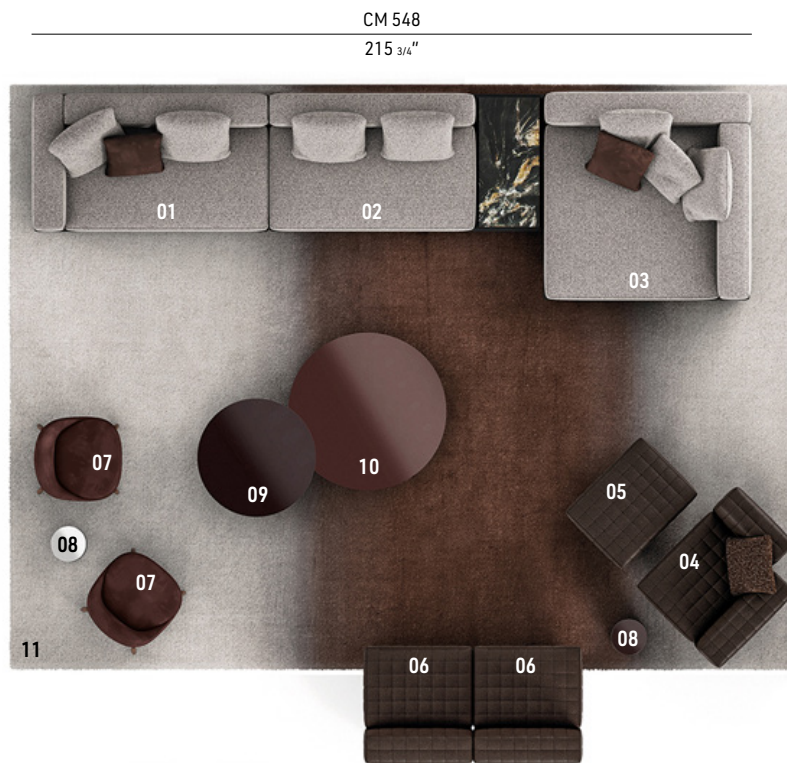

HORIZONTE

MARCIO KOGAN / STUDIO MK27 DESIGN

A floating island with square lines that marks the horizon of the living space.

The system by Marcio Kogan / studio mk27 takes shape from a suspended base, a solid thin line covered in leather, fabric or both, on which generous volumetric padded elements rest.

The seemingly simple appearance of Horizonte gives rise to a sophisticated style code that can be used in a wide range of configurations. By combining modules, sloping elements and others with built-in coffee table, an overall narrative that could continue forever without interruption is created.

TWIGGY - Arrangement 06

SOFA ARRANGEMENT

- 01 HORIZONTE**
ELEMENT WITH 1 ARMREST SX
CM 180X106 H85
- 02 HORIZONTE**
CENTRAL ELEMENT WITH TOP SHORT SX
CM 210X106 H85
- 03 HORIZONTE**
CHAISE-LONGUE DX CM 158X158 H85

09
LELONG
COFFEE TABLE Ø CM 90 H36

10
LELONG
COFFEE TABLE Ø CM 120 H27

11
LANDFIELD STRIPES
RUG CM 600X450

Settings