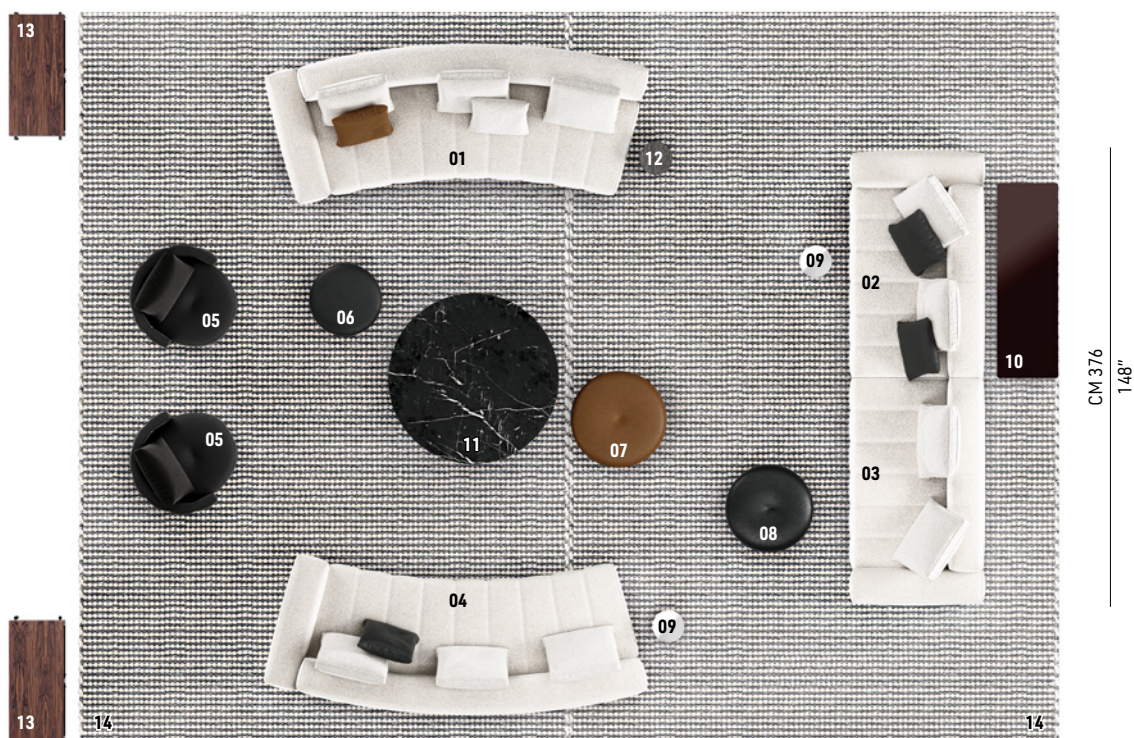

GOODMAN

RODOLFO DORDONI DESIGN

A detail that becomes volume is the essence of the Goodman design, the modular seating system by Rodolfo Dordoni. With a clear 1970s imprint, the inspiration behind this design is the graphic character of those years, its ability to stratify and cross marks, reducing the complexity of things into a few distinctive features. In this way, in Goodman the mark of the matelassé stitching, typical of Minotti's tailoring processes, draws shadows and light on the seat, creating the sensation of a quilted cross-padding.

GOODMAN - Arrangement 11

SOFA ARRANGEMENT

- 01 GOODMAN**
RAINBOW - ANGLED SOFA WITH 1 ARMREST SX
CM 315X132 H86
- 02 GOODMAN**
LOW ARM - ELEMENT WITH 1 ARMREST SX
CM 188X110 H86
- 03 GOODMAN**
LOW ARM - ELEMENT WITH 1 ARMREST DX
CM 188X110 H86
- 04 GOODMAN**
RAINBOW - ANGLED SOFA WITH 1 ARMREST DX
CM 315X132 H86

Furnishing accessories

05
TORII BOLD
SWIVEL MEDIUM ARMCHAIRS
CM 88X88 H82

06
SALLY
OTTOMAN Ø CM 60 H38

07
TORII BOLD
LARGE OTTOMAN Ø CM 77 H41

08
TORII BOLD
MEDIUM OTTOMAN Ø CM 71 H41

09
PILOTIS
SIDE TABLES Ø CM 27 H45