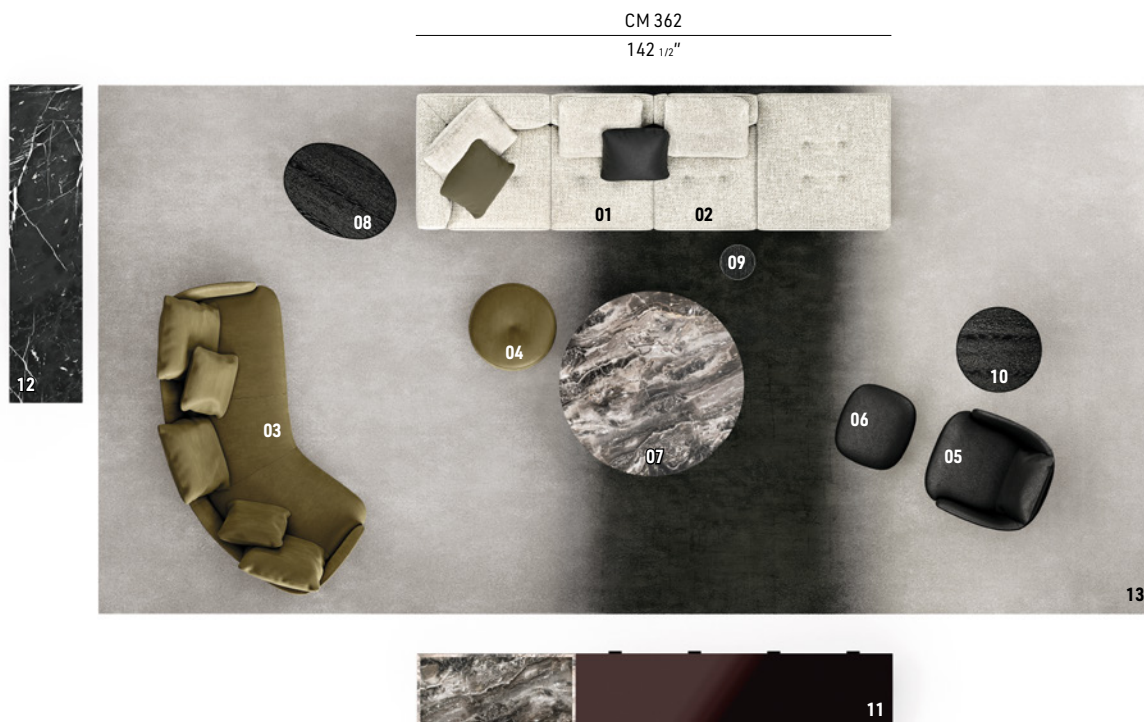

## SOFA ARRANGEMENT

- 01 **DYLAN**  
ELEMENT WITH 1 ARMREST SX - SEAT 77  
CM 181X102 H82
- 02 **DYLAN**  
OPEN-END ELEMENT SX - SEAT 77  
CM 181X102 H82