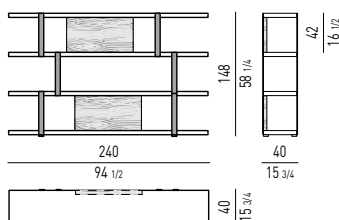

Ripiani: in tamburato di MDF rinforzato, spessore mm 50, laccati lucido Warm Grey.

Schienali: in tamburato di MDF, spessore mm 50, impiallacciati Sucupira tinto Visone.

Supporti verticali: in metallo satinato, verniciati nel colore Bronzo.

La libreria è dotata di piedini di regolazione e viene consegnata smontata.

Shelves: in 50 mm reinforced MDF sandwich, glossy Warm Grey finish.

Back panels: in 55 mm MDF sandwich, Sucupira veneer with stained Mink finish.

Vertical metal supports: with Bronze satin painted finish.

The bookcase has adjustable feet and is delivered for assembly.

Fächer: aus verstärktem MDF Sperrholz, Dicke 50 mm, glänzend in Warm Grey lackiert.

Rückwand: aus MDF Sperrholz, Dicke 50 mm, mit nerzfarbig getöntem Sucupira Furnier.

Vertikale Stützen: aus bronzefarbigem satiniertem Metall.

Das Regal verfügt über verstellbare Füßchen und wird zerteilt geliefert.

Étagères : en nid d'abeille de MDF renforcé, épaisseur 50 mm, laquées brillant Warm Grey.

Dossiers : en nid d'abeille de MDF, épaisseur 50 mm, plaqués Sucupira teinté Vison.

Flancs : en métal finition Bronze satiné.

La bibliothèque est équipée de pieds de réglage et livrée démontée