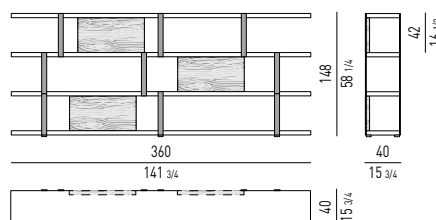

DALTON "BRONZE"

DESIGN RODOLFO DORDONI

Ripiani: in tamburato di MDF rinforzato, spessore mm 50, laccati lucido Warm Grey.

Schienali: in tamburato di MDF, spessore mm 50, impiallacciati Sucupira tinto Visone.

Supporti verticali: in metallo satinato, verniciati nel colore Bronzo.

La libreria è dotata di piedini di regolazione e viene consegnata smontata.

Shelves: in 50 mm reinforced MDF sandwich, glossy Warm Grey finish.

Back panels: in 55 mm MDF sandwich, Sucupira veneer with stained Mink finish.

Vertical metal supports: with Bronze satin painted finish.

The bookcase has adjustable feet and is delivered for assembly.

Fächer: aus verstärktem MDF Sperrholz, Dicke 50 mm, glänzend in Warm Grey lackiert.

Rückwand: aus MDF Sperrholz, Dicke 50 mm, mit nerzfarbig getöntem Sucupira Furnier.

Vertikale Stützen: aus bronzefarbigem satiniertem Metall.

Das Regal verfügt über verstellbare Füßchen und wird zerteilt geliefert.

Étagères : en nid d'abeille de MDF renforcé, épaisseur 50 mm, laquées brillant Warm Grey.

Dossiers : en nid d'abeille de MDF, épaisseur 50 mm, plaqués Sucupira teinté Vison.

Flancs : en métal finition Bronze satiné.

La bibliothèque est équipée de pieds de réglage et livrée démontée

FINITURA SCHIENALI BACK PANELS FINISH

LEGNO | WOOD

FINITURA RIPIANI SHELVES FINISH

LACCATO LUCIDO
GLOSSY LACQUERED

FINITURA SUPPORTI SUPPORTS FINISH

METALLO | METAL