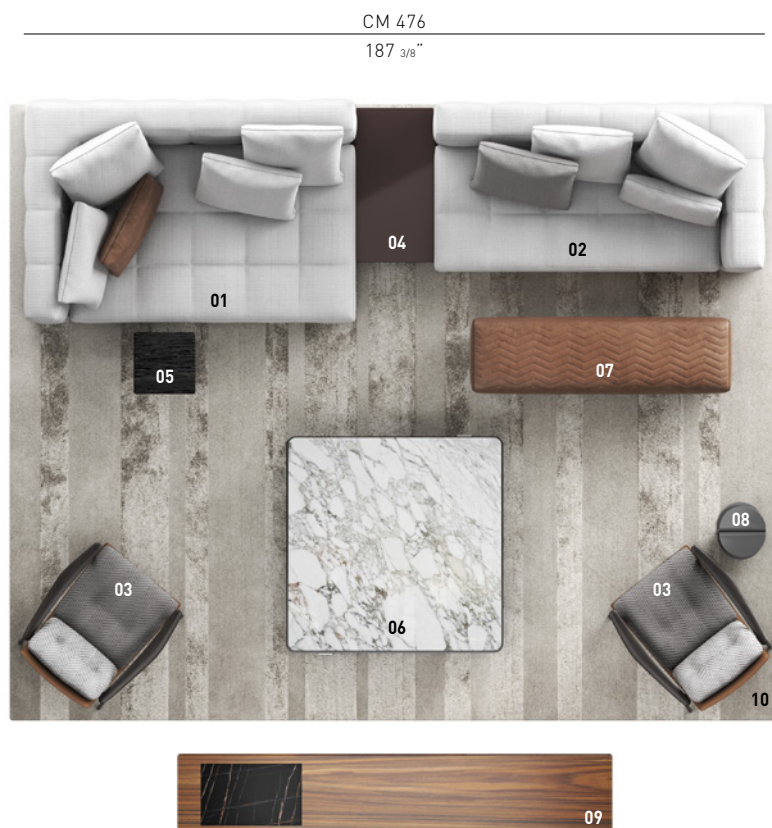

BLAZER — Arrangement 01

SOFA ARRANGEMENT

- 01 **BLAZER**
SOFA CHAISE-LONGUE "HIGH" SX
CM 213X143 H92
- 02 **BLAZER**
ELEMENT WITH 1 ARMREST DX
CM 213X108 H86

FURNISHING ACCESSORIES

- 03 **FYNN SADDLE-HIDE**
ARMCHAIRS CM 82X93 H76
- 04 **SOLID**
STORAGE COFFEE TABLE WITH 1 DRAWER
CM 100X50 H30
- 05 **KYLE**
SIDE TABLE CM 40X40 H38
- 06 **MATTIA**
COFFEE TABLE CM 140X140 H28
- 07 **QUINCY CHEVRON**
OTTOMAN CM 168X52 H38
- 08 **FLIRT**
SIDE TABLE CM 37X30 H52
- 09 **BOTECO**
LIVING HORIZONTAL SIDEBOARD WITH 2 DOORS
CM 280X50 H60
- 10 **DIBBETS BARCODE**
RUG CM 500X400