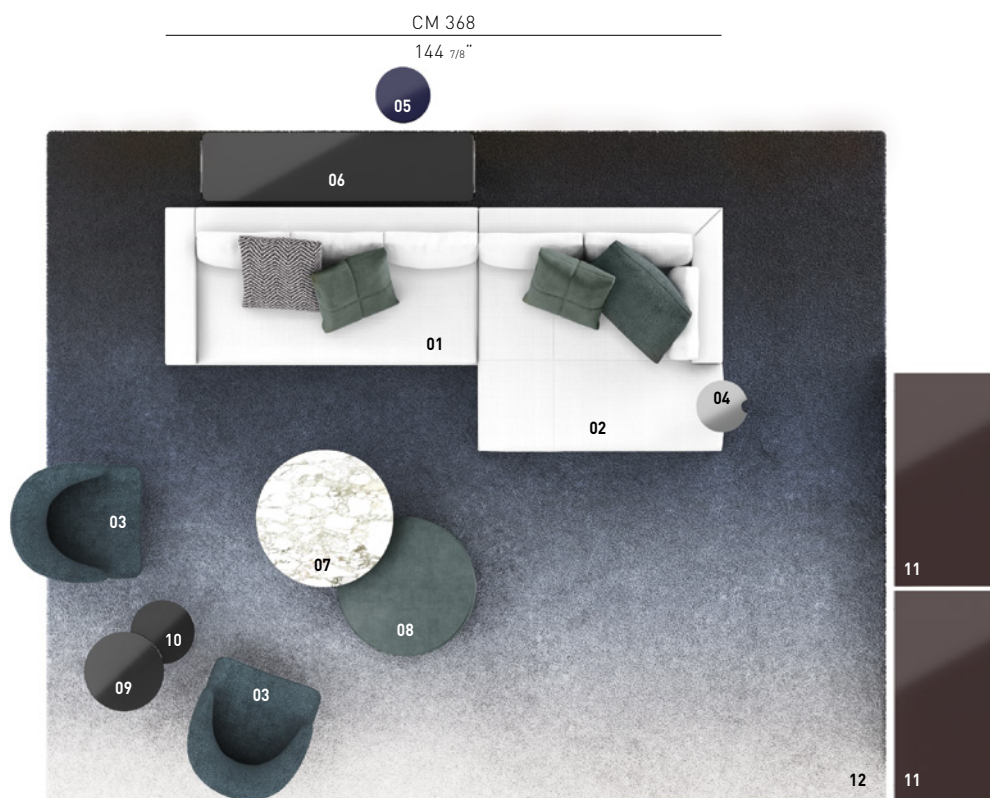

HAMILTON — Arrangement 05

SOFA ARRANGEMENT

- 01 **HAMILTON SOFÀ**
SOFA WITH 1 ARMREST SX CM 208X104 H73
- 02 **HAMILTON SOFÀ**
CHAISE-LONGUE SOFÀ DX CM 160X160 H73

FURNISHING ACCESSORIES

- 03 **ASTON**
ARMCHAIRS CM 74X84 H75

- 04 **NAY**
SIDE TABLE Ø CM 35 H56
- 05 **CESAR**
SIDE TABLE/OTTOMAN VERSION A Ø CM 36 H45
- 06 **KIRK "CONSOLE"**
CONSOLE TABLE CM 180X45 H57
- 07 **BELLAGIO**
COFFEE TABLE Ø CM 90 H38
- 08 **DAVIS**
OTTOMAN Ø CM 89 H26
- 09 **KIRK "CROSS"**
SIDE TABLE Ø CM 52 H52
- 10 **KIRK "CROSS"**
SIDE TABLE Ø CM 42 H42
- 11 **SOLID**
STORAGE COFFEE TABLES WITH 1 DRAWER
CM 140X70 H42
- 12 **DIBBETS "RAINBOW"**
RUG CM 500X400

08
DAVIS
OTTOMAN Ø CM 89 H26

09
KIRK "CROSS"
SIDE TABLE Ø CM 52 H52

10
KIRK "CROSS"
SIDE TABLE Ø CM 42 H42

11
SOLID
STORAGE COFFEE TABLES
WITH 1 DRAWER - CM 140X70 H42

12
DIBBETS "RAINBOW"
RUG CM 500X400

Settings