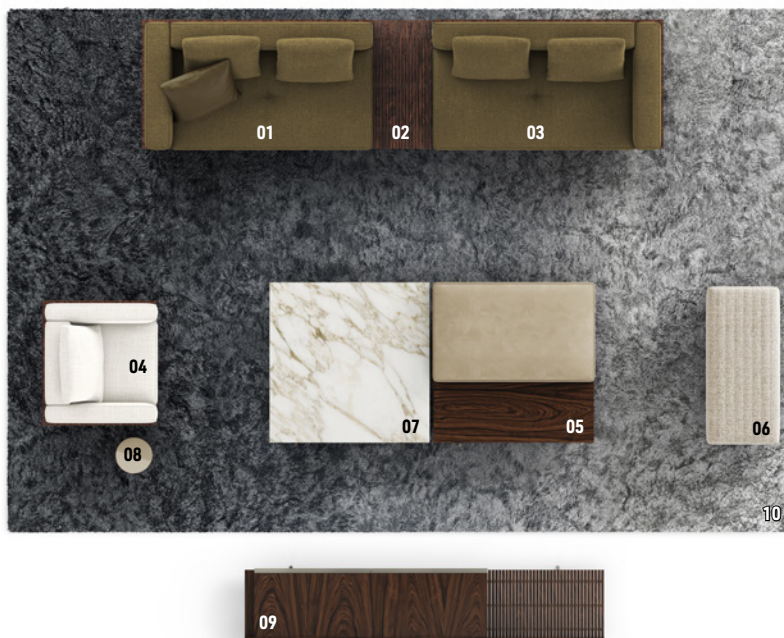

BRASILIA - Arrangement 01

CM 394

155 1/8"

SOFA ARRANGEMENT

- 01 **BRASILIA**
ELEMENT WITH 1 ARMREST SX
CM 175X98 H85
- 02 **BRASILIA**
CONNECTING TABLE CM 44X98
- 03 **BRASILIA**
ELEMENT WITH 1 ARMREST DX
CM 175X98 H85