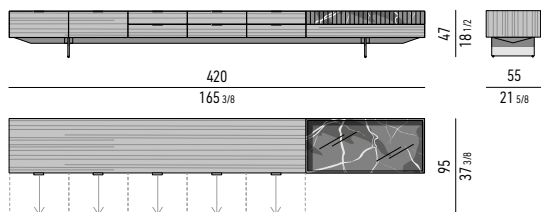

STRUTTURA ROVERE MIELE HONEY OAK STRUCTURE