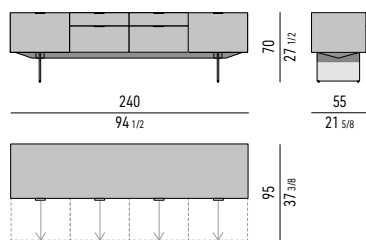

CONTENITORE **DINING** CON 4 CASSETTONI E 2 CASSETTI CM **240X55 H70** - **MOD. N**
DINING SIDEBOARD WITH 4 LARGE DRAWERS AND 2 SMALL DRAWERS CM **240X55 H70** - **MOD. N**

STRUTTURA LACCATO LUCIDO GLOSSY LACQUERED STRUCTURE