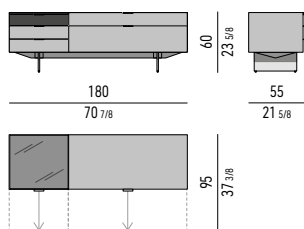

CONTENITORE **NIGHT** CON 1 CASSETTONE, 3 CASSETTI E CASSETTO PORTAGIOIE CM **180X55 H60** - **MOD. T**
NIGHT SIDEBORD WITH 1 LARGE DRAWER, 3 SMALL DRAWERS AND JEWELRY DRAWER CM **180X55 H60** - **MOD. T**

STRUTTURA LACCATO LUCIDO GLOSSY LACQUERED STRUCTURE