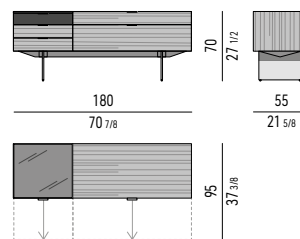

STRUTTURA ROVERE MIELE HONEY OAK STRUCTURE