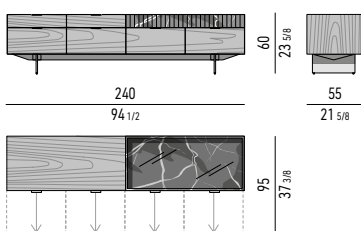

STRUTTURA FRASSINO TABACCO TOBACCO ASH STRUCTURE

DOTAZIONE

Nr. 4 cassettoni e 2 cassetti che scorrono su guide a estrazione totale con chiusura Blumotion. Portata massima per cassetto Kg 30. Elemento in marmo.

Elemento in marmo: cm 120x55 H13
Spazio utile interno: cm 116x51 H6

DOTAZIONE INTERNA

Nr. 1 vassoio portaposate in cuoio color Nero dotato di divisori, riposto nel cassetto (C).

Spazio utile interno cassetti
(A): cm 51x42 H6
(B): cm 51x42 H14

EQUIPMENT

Nr. 4 large drawers and 2 small drawers that glide on fully extractable guides with Blumotion soft-close system. Maximum load per drawer is 30 Kg. Marble element.

Marble element: cm 120x55 H13
Internal dimension: cm 116x51 H6

INTERIOR EQUIPMENT

Nr. 1 cutlery tray in Black colour saddle-hide, with dividers, located in the (C) drawer.

Drawers internal dimension
(A): cm 51x42 H6
(B): cm 51x42 H14

VASSOIO PORTAPOSATE | CUTLERY TRAY: CM 51X36 H3,5

Scoperto grande | big section: cm 49,5x8,5 H2,5
Scoperto piccolo | small section: cm 24,5x8 H2,5

ELEMENTO IN MARMO MARBLE ELEMENT