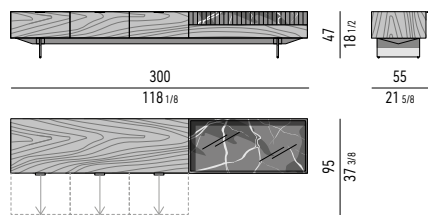

STRUTTURA PALISSANDRO SANTOS
PALISANDER SANTOS STRUCTURE