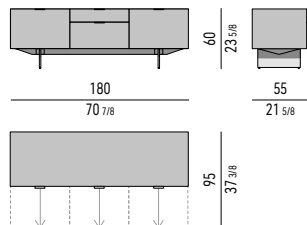

Marble element: cm 120x55 H13

Internal dimension: cm 116x51 H6

Drawers internal dimension

(A): cm 51x42 H14

(B): cm 51x42 H6

(C): cm 51x42 H4

ELEMENTO SUPERIORE IN MARMO
UPPER ELEMENT IN MARBLE

CONTENITORI "DINING" | "DINING" SIDEBOARDS

CONTENITORE **DINING** CON 3 CASSETTONI E 1 CASSETTO CM **180X55 H60** - **MOD. J**
DINING SIDEBOARD WITH 3 LARGE DRAWERS AND 1 SMALL DRAWER CM **180X55 H60** - **MOD. J**

STRUTTURA LACCATO LUCIDO GLOSSY LACQUERED STRUCTURE