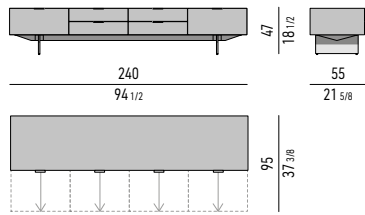

Minotti

CONTENITORE **LIVING** CON 2 CASSETTONI E 4 CASSETTI CM **240X55 H47** - MOD. C
LIVING SIDEBOARD WITH 2 LARGE DRAWERS AND 4 SMALL DRAWERS CM **240X55 H47** - MOD. C

STRUTTURA LACCATO LUCIDO GLOSSY LACQUERED STRUCTURE