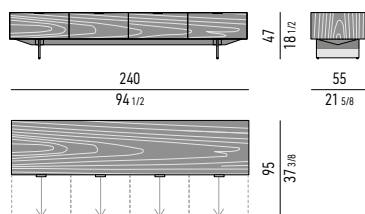

STRUTTURA FRASSINO LIQUIRIZIA LICORICE ASH STRUCTURE