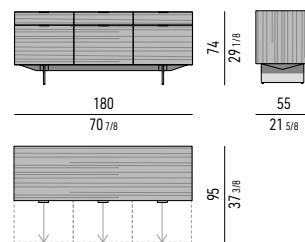

STRUTTURA ROVERE MIELE HONEY OAK STRUCTURE