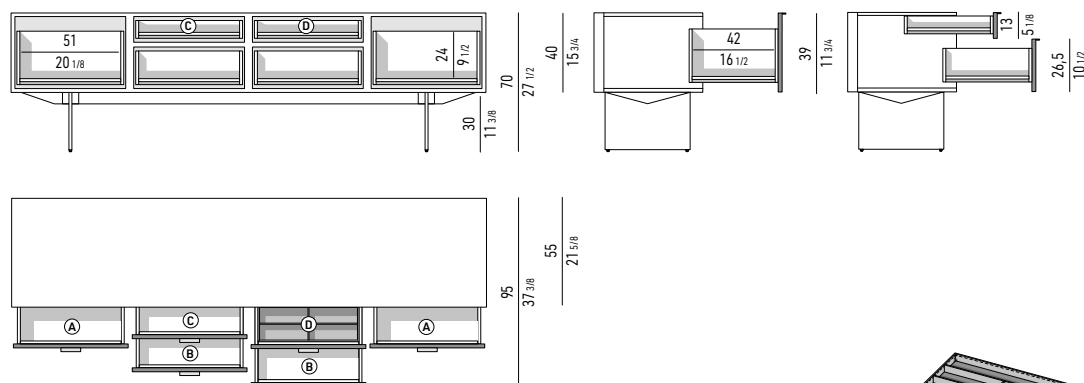

STRUTTURA FRASSINO TABACCO TOBACCO ASH STRUCTURE

DOTAZIONE

Nr. 4 cassettoni e 2 cassetti che scorrono su guide a estrazione totale con chiusura Blumotion. Portata massima per cassetto Kg 30.

DOTAZIONE INTERNA

Nr. 1 vassoio portaposate in cuoio color Nero dotato di divisori, riposto nel cassetto (D).

Spazio utile interno cassetti

- (A): cm 51x42 H24
- (B): cm 51x42 H14
- (C): cm 51x42 H6

EQUIPMENT

Nr. 4 large drawers and 2 small drawers that glide on fully extractable guides with Blumotion soft-close system. Maximum load per drawer is 30 Kg.

INTERIOR EQUIPMENT

Nr. 1 cutlery tray in Black colour saddle-hide, with dividers, located in the (D) drawer.

Drawers internal dimension

- (A): cm 51x42 H24
- (B): cm 51x42 H14
- (C): cm 51x42 H6

VASSOIO PORTAPOSATE | CUTLERY TRAY: CM 51X36 H3,5

Scoperto grande | big section: cm 49,5x8,5 H2,5
Scoperto piccolo | small section: cm 24,5x8 H2,5