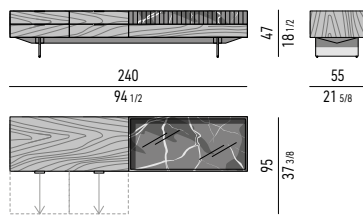

STRUTTURA PALISSANDRO SANTOS PALISANDER SANTOS STRUCTURE