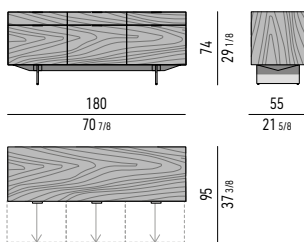

STRUTTURA PALISSANDRO SANTOS PALISANDER SANTOS STRUCTURE