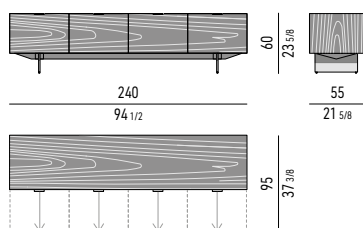

STRUTTURA FRASSINO LIQUIRIZIA LICORICE ASH STRUCTURE