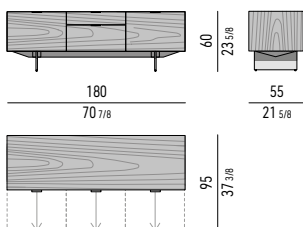

STRUTTURA FRASSINO TABACCO TOBACCO ASH STRUCTURE

DOTAZIONE

Nr. 3 cassettoni e 1 cassetto che scorrono su guide a estrazione totale con chiusura Blumotion. Portata massima per cassetto Kg 30.

DOTAZIONE INTERNA

Nr. 1 vassoio portaposate in cuoio color Nero dotato di divisori, riposto nel cassetto (C).

Spazio utile interno cassetti

(A): cm 51x42 H24

(B): cm 51x42 H14

EQUIPMENT

Nr. 3 large drawers and 1 small drawer that glide on fully extractable guides with Blumotion soft-close system. Maximum load per drawer is 30 Kg.

INTERIOR EQUIPMENT

Nr. 1 cutlery tray in Black colour saddle-hide, with dividers, located in the (C) drawer.

Drawers internal dimension

(A): cm 51x42 H24

(B): cm 51x42 H14

VASSOIO PORTAPOSATE | CUTLERY TRAY: CM 51X36 H3,5

Scoperto grande | big section: cm 49,5x8,5 H2,5

Scoperto piccolo | small section: cm: 24,5x8 H2,5