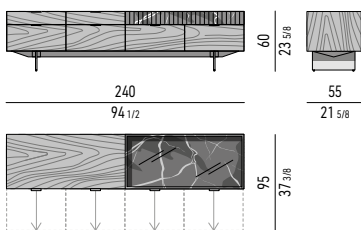

STRUTTURA PALISSANDRO SANTOS PALISANDER SANTOS STRUCTURE