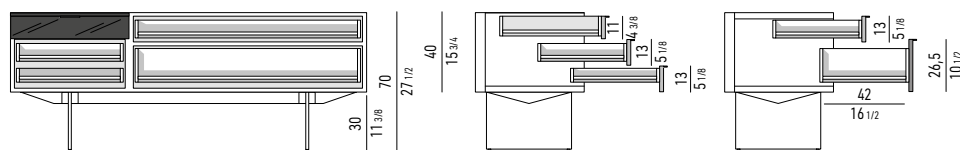

STRUTTURA FRASSINO TABACCO TOBACCO ASH STRUCTURE

DOTAZIONE

Nr. 1 cassettone e 3 cassetti che scorrono su guide a estrazione totale con chiusura Blumotion.
Portata massima per cassetto Kg 30.
Nr. 1 cassetto portagioie (A) che scorre su guide a estrazione totale.
Portata massima per cassetto Kg 30.

Spazio utile interno cassetti

(B): cm 51x42 H6
(C): cm 51x42 H4
(D): cm 111x42 H6
(E): cm 111x42 H14

EQUIPMENT

Nr. 1 large drawer and 3 small drawers that glide on fully extractable guides with Blumotion soft-close system.
Maximum load per drawer is 30 Kg.
Nr. 1 jewelry drawer (A) that glide on fully extractable guides.
Maximum load per drawer is 30 Kg.

Drawers internal dimension

(B): cm 51x42 H6
(C): cm 51x42 H4
(D): cm 111x42 H6
(E): cm 111x42 H14

CASSETTO PORTAGIOIE | JEWELRY DRAWER

Scomparto | section 1: cm 20x18 H3
Scomparto | section 2: cm 9x10 H3
Scomparto | section 3: cm 4x10 H3
Scomparto | section 4: cm 18x10 H3