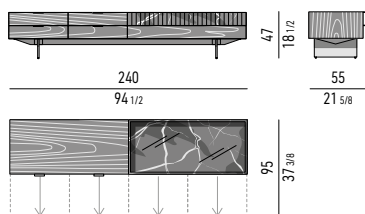

STRUTTURA FRASSINO LIQUIRIZIA LICORICE ASH STRUCTURE