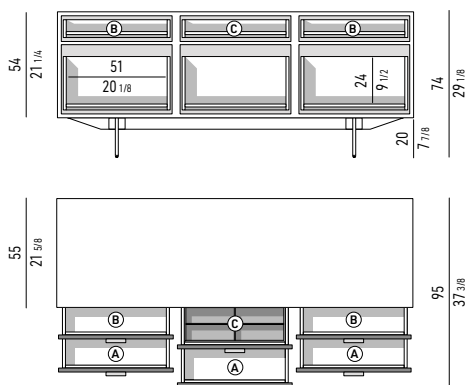

STRUTTURA FRASSINO TABACCO TOBACCO ASH STRUCTURE

DOTAZIONE

Nr. 3 cassettoni e 3 cassetti che scorrono su guide a estrazione totale con chiusura Blumotion. Portata massima per cassetto Kg 30.

DOTAZIONE INTERNA

Nr. 1 vassoio portaposate in cuoio color Nero dotato di divisori, riposto nel cassetto (C).

Spazio utile interno cassetti

(A): cm 51x42 H24
(B): cm 51x42 H6

EQUIPMENT

Nr. 3 large drawers and 3 small drawers that glide on fully extractable guides with Blumotion soft-close system. Maximum load per drawer is 30 Kg.

INTERIOR EQUIPMENT

Nr. 1 cutlery tray in Black colour saddle-hide, with dividers, located in the (C) drawer.

Drawers internal dimension

(A): cm 51x42 H24
(B): cm 51x42 H6

VASSOIO PORTAPOSATE | CUTLERY TRAY: CM 51X36 H3,5

Scomparto grande | big section: cm 49,5X8,5 H2,5
Scomparto piccolo | small section: cm 24,5x8 H2,5