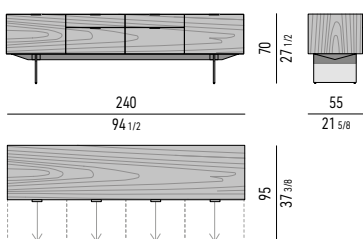

STRUTTURA FRASSINO TABACCO TOBACCO ASH STRUCTURE

DOTAZIONE

Nr. 4 cassettoni e 2 cassetti che scorrono su guide a estrazione totale con chiusura Blumotion. Portata massima per cassetto Kg 30.

DOTAZIONE INTERNA

Nr. 1 vassoio portaposate in cuoio color Nero dotato di divisori, riposto nel cassetto (D).

Spazio utile interno cassetti

- (A): cm 51x42 H24
- (B): cm 51x42 H14
- (C): cm 51x42 H6

EQUIPMENT

Nr. 4 large drawers and 2 small drawers that glide on fully extractable guides with Blumotion soft-close system. Maximum load per drawer is 30 Kg.

INTERIOR EQUIPMENT

Nr. 1 cutlery tray in Black colour saddle-hide, with dividers, located in the (D) drawer.

Drawers internal dimension

- (A): cm 51x42 H24
- (B): cm 51x42 H14
- (C): cm 51x42 H6

VASSOIO PORTAPOSATE | CUTLERY TRAY: CM 51X36 H3,5

Scoperto grande | big section: cm 49,5x8,5 H2,5
Scoperto piccolo | small section: cm 24,5x8 H2,5