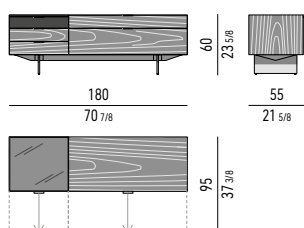

STRUTTURA FRASSINO LIQUIRIZIA LICORICE ASH STRUCTURE