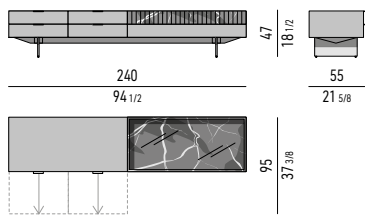

STRUTTURA LACCATO LUCIDO GLOSSY LACQUERED STRUCTURE