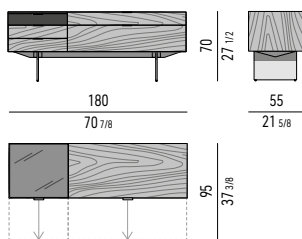

STRUTTURA PALISSANDRO SANTOS PALISANDER SANTOS STRUCTURE