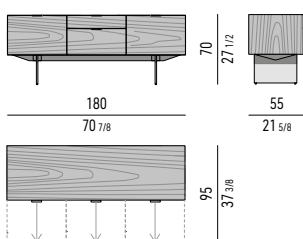

STRUTTURA FRASSINO TABACCO TOBACCO ASH STRUCTURE

DOTAZIONE

Nr. 3 cassettoni e 1 cassetto che scorrono su guide a estrazione totale con chiusura Blumotion. Portata massima per cassetto Kg 30.

DOTAZIONE INTERNA

Nr. 1 vassoio portaposate in cuoio color Nero dotato di divisori, riposto nel cassetto (C).

Spazio utile interno cassetti

(A): cm 51x42 H24
(B): cm 51x42 H14

EQUIPMENT

Nr. 3 large drawers and 1 small drawer that glide on fully extractable guides with Blumotion soft-close system. Maximum load per drawer is 30 Kg.

INTERIOR EQUIPMENT

Nr. 1 cutlery tray in Black colour saddle-hide, with dividers, located in the (C) drawer.

Drawers internal dimension

(A): cm 51x42 H24
(B): cm 51x42 H14

VASSOIO PORTAPOSATE | CUTLERY TRAY: CM 51X36 H3,5

Scoperto grande | big section: cm 49,5x8,5 H2,5
Scoperto piccolo | small section: cm 24,5x8 H2,5