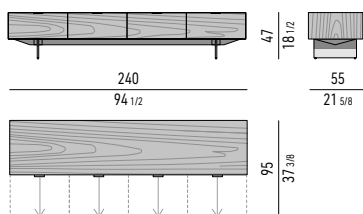

STRUTTURA FRASSINO TABACCO TOBACCO ASH STRUCTURE

DOTAZIONE

Nr. 4 cassettoni che scorrono su guida a estrazione totale con chiusura Blumotion. Portata massima per cassetto Kg 30.

Spazio utile interno cassettoni

- (A): cm 51x42 H14

EQUIPMENT

Nr. 4 large drawers that glide on fully extractable guides with Blumotion soft-close system. Maximum load per drawer is 30 Kg.

Large drawers internal dimension

- (A): cm 51x42 H14