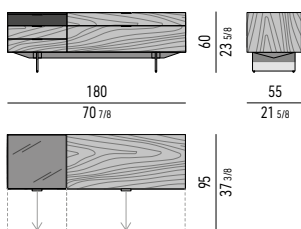

STRUTTURA PALISSANDRO SANTOS PALISANDER SANTOS STRUCTURE