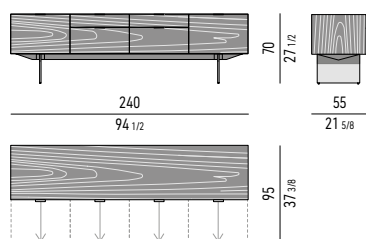

STRUTTURA FRASSINO LIQUIRIZIA LICORICE ASH STRUCTURE