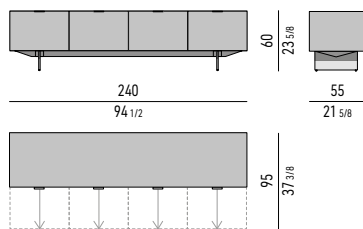

CONTENITORE **DINING** CON 4 CASSETTONI CM **240X55 H60** - **MOD. L**
DINING SIDEBOARD WITH 4 LARGE DRAWERS CM **240X55 H60** - **MOD. L**

STRUTTURA LACCATO LUCIDO GLOSSY LACQUERED STRUCTURE