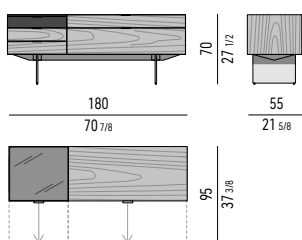

STRUTTURA FRASSINO TABACCO TOBACCO ASH STRUCTURE

DOTAZIONE

Nr. 1 cassettone e 3 cassetti che scorrono su guide a estrazione totale con chiusura Blumotion.
Portata massima per cassetto Kg 30.
Nr. 1 cassetto portagioie (A) che scorre su guide a estrazione totale.
Portata massima per cassetto Kg 30.

Spazio utile interno cassetti

(B): cm 51x42 H6
(C): cm 51x42 H4
(D): cm 111x42 H6
(E): cm 111x42 H14

EQUIPMENT

Nr. 1 large drawer and 3 small drawers that glide on fully extractable guides with Blumotion soft-close system.
Maximum load per drawer is 30 Kg.
Nr. 1 jewelry drawer (A) that glide on fully extractable guides.
Maximum load per drawer is 30 Kg.

Drawers internal dimension

(B): cm 51x42 H6
(C): cm 51x42 H4
(D): cm 111x42 H6
(E): cm 111x42 H14

CASSETTO PORTAGIOIE | JEWELRY DRAWER

Scomparto | section 1: cm 20x18 H3
Scomparto | section 2: cm 9x10 H3
Scomparto | section 3: cm 4x10 H3
Scomparto | section 4: cm 18x10 H3