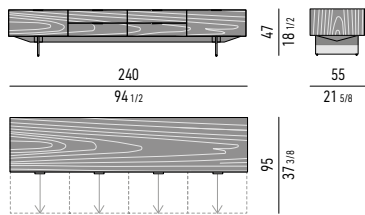

STRUTTURA FRASSINO LIQUIRIZIA LICORICE ASH STRUCTURE