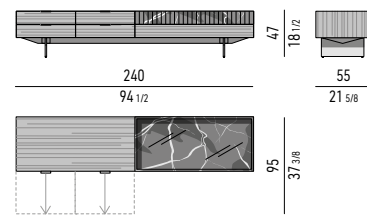

STRUTTURA ROVERE MIELE HONEY OAK STRUCTURE