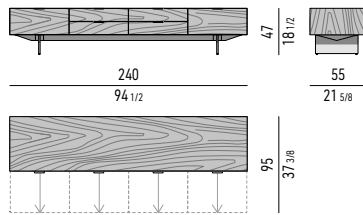

STRUTTURA PALISSANDRO SANTOS PALISANDER SANTOS STRUCTURE