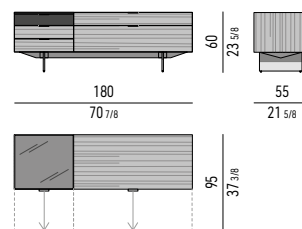

STRUTTURA ROVERE MIELE HONEY OAK STRUCTURE