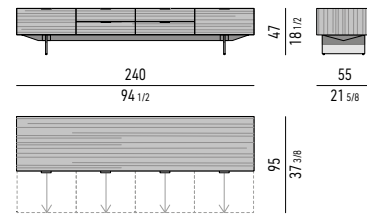

STRUTTURA ROVERE MIELE HONEY OAK STRUCTURE