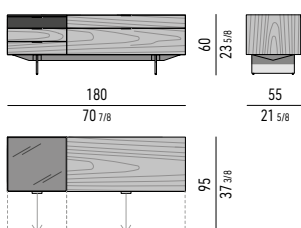

STRUTTURA FRASSINO TABACCO TOBACCO ASH STRUCTURE

DOTAZIONE

Nr. 1 cassettone e 3 cassetti che scorrono su guide a estrazione totale con chiusura Blumotion.
Portata massima per cassetto Kg 30.
Nr. 1 cassetto portagioie (A) che scorre su guide a estrazione totale.
Portata massima per cassetto Kg 30.

Spazio utile interno cassetti

(B): cm 51x42 H6
(C): cm 51x42 H4
(D): cm 111x42 H6
(E): cm 111x42 H14

EQUIPMENT

Nr. 1 large drawer and 3 small drawers that glide on fully extractable guides with Blumotion soft-close system.
Maximum load per drawer is 30 Kg.
Nr. 1 jewellery drawer (A) that glide on fully extractable guides.
Maximum load per drawer is 30 Kg.

Drawers internal dimension

(B): cm 51x42 H6
(C): cm 51x42 H4
(D): cm 111x42 H6
(E): cm 111x42 H14

CASSETTO PORTAGIOIE | JEWELRY DRAWER

Scoperto | section 1: cm 20x18 H3
Scoperto | section 2: cm 9x10 H3
Scoperto | section 3: cm 4x10 H3
Scoperto | section 4: cm 18x10 H3