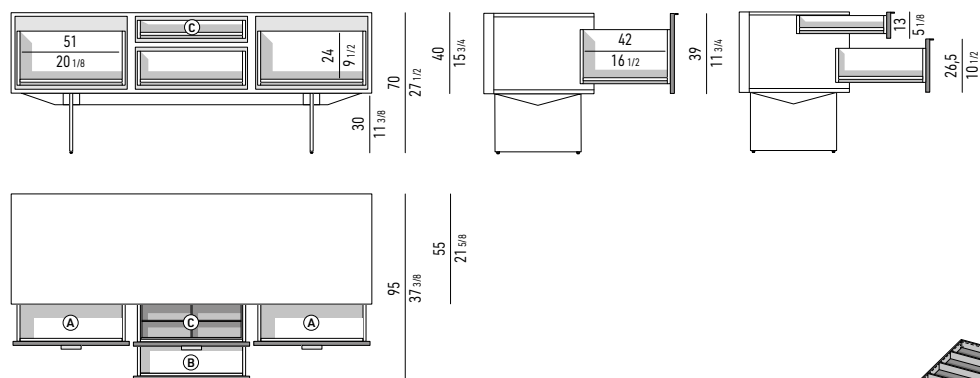

STRUTTURA FRASSINO TABACCO TOBACCO ASH STRUCTURE

DOTAZIONE

Nr. 3 cassettoni e 1 cassetto che scorrono su guide a estrazione totale con chiusura Blumotion. Portata massima per cassetto Kg 30.

DOTAZIONE INTERNA

Nr. 1 vassoio portaposate in cuoio color Nero dotato di divisori, riposto nel cassetto (C).

Spazio utile interno cassetti

(A): cm 51x42 H24
(B): cm 51x42 H14

EQUIPMENT

Nr. 3 large drawers and 1 small drawer that glide on fully extractable guides with Blumotion soft-close system. Maximum load per drawer is 30 Kg.

INTERIOR EQUIPMENT

Nr. 1 cutlery tray in Black colour saddle-hide, with dividers, located in the (C) drawer.

Drawers internal dimension

(A): cm 51x42 H24
(B): cm 51x42 H14

VASSOIO PORTAPOSATE | CUTLERY TRAY: CM 51X36 H3,5

Scoperto grande | big section: cm 49,5x8,5 H2,5
Scoperto piccolo | small section: cm 24,5x8 H2,5