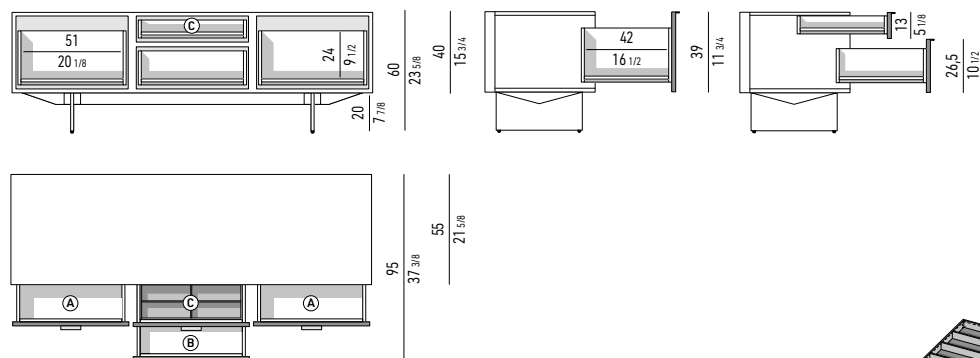

STRUTTURA FRASSINO TABACCO TOBACCO ASH STRUCTURE

DOTAZIONE

Nr. 3 cassettoni e 1 cassetto che scorrono su guide a estrazione totale con chiusura Blumotion. Portata massima per cassetto Kg 30.

DOTAZIONE INTERNA

Nr. 1 vassoio portaposate in cuoio color Nero dotato di divisori, riposto nel cassetto (C).

Spazio utile interno cassetti

(A): cm 51x42 H24

(B): cm 51x42 H14

EQUIPMENT

Nr. 3 large drawers and 1 small drawer that glide on fully extractable guides with Blumotion soft-close system. Maximum load per drawer is 30 Kg.

INTERIOR EQUIPMENT

Nr. 1 cutlery tray in Black colour saddle-hide, with dividers, located in the (C) drawer.

Drawers internal dimension

(A): cm 51x42 H24

(B): cm 51x42 H14

VASSOIO PORTAPOSATE | CUTLERY TRAY: CM 51X36 H3,5

Scoperto grande | big section: cm 49,5x8,5 H2,5

Scoperto piccolo | small section: cm: 24,5x8 H2,5