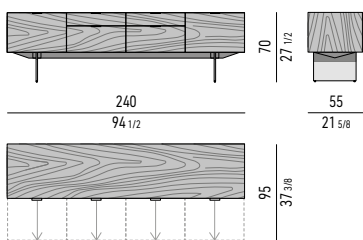

STRUTTURA PALISSANDRO SANTOS PALISANDER SANTOS STRUCTURE