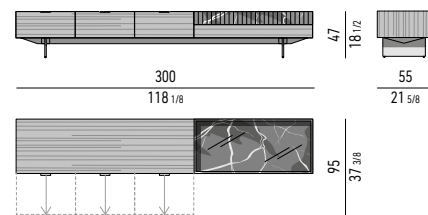

STRUTTURA ROVERE MIELE
HONEY OAK STRUCTURE