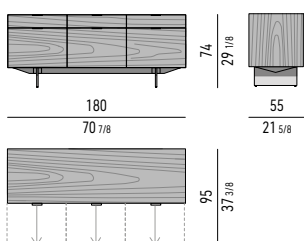

STRUTTURA FRASSINO TABACCO TOBACCO ASH STRUCTURE

DOTAZIONE

Nr. 3 cassettoni e 3 cassetti che scorrono su guide a estrazione totale con chiusura Blumotion. Portata massima per cassetto Kg 30.

DOTAZIONE INTERNA

Nr. 1 vassoio portaposate in cuoio color Nero dotato di divisori, riposto nel cassetto (C).

Spazio utile interno cassetti

(A): cm 51x42 H24
(B): cm 51x42 H6

EQUIPMENT

Nr. 3 large drawers and 3 small drawers that glide on fully extractable guides with Blumotion soft-close system. Maximum load per drawer is 30 Kg.

INTERIOR EQUIPMENT

Nr. 1 cutlery tray in Black colour saddle-hide, with dividers, located in the (C) drawer.

Drawers internal dimension

(A): cm 51x42 H24
(B): cm 51x42 H6

VASSOIO PORTAPOSATE | CUTLERY TRAY: CM 51X36 H3,5

Scomparto grande | big section: cm 49,5X8,5 H2,5
Scomparto piccolo | small section: cm 24,5x8 H2,5