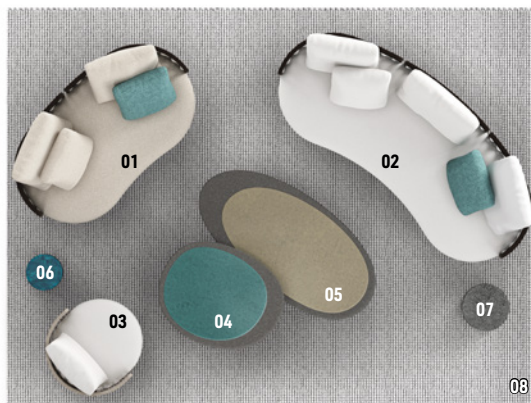

TORII NEST OUTDOOR - Arrangement 01

SOFA ARRANGEMENT

- **01 TORII NEST OUTDOOR**
  ANGLED SOFA CM 159X90 H90
- **02 TORII NEST OUTDOOR**
  ANGLED SOFA CM 225X100 H90

FURNISHING ACCESSORIES

- **03 TORII NEST OUTDOOR**
  SWIVEL ARMCHAIR CM 71X76 H80
- **04 ISOLE**
  COFFEE TABLE CM 95X76 H38
- **05 ISOLE**
  COFFEE TABLE CM 152X75 H28
- **06 PILOTIS OUTDOOR**
  SIDE TABLE Ø CM 27 H45
- **07 CESAR OUTDOOR**
  SIDE TABLE Ø CM 36 H45 - MOD. A
- **08 KYOTO**
  RUG CM 400X300