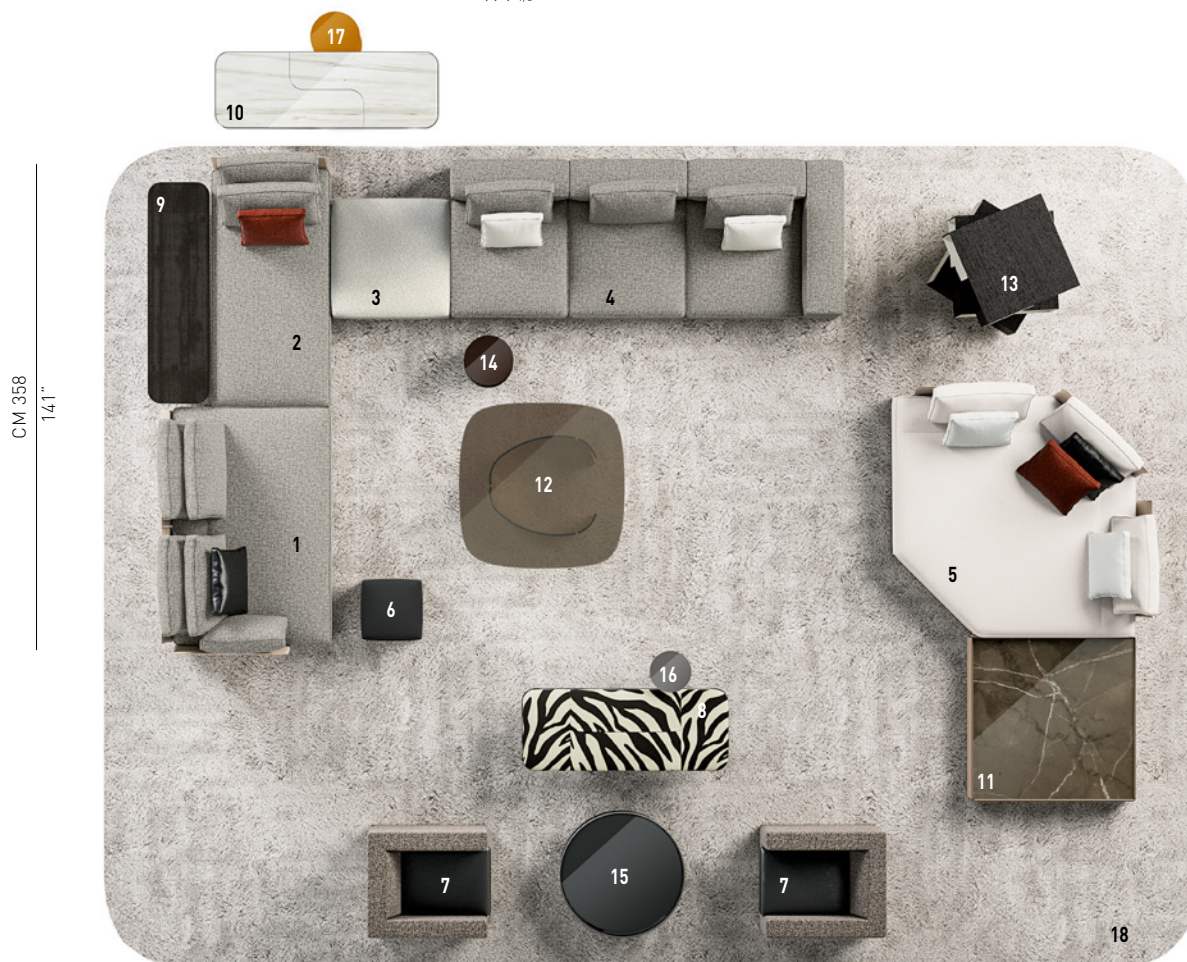

# WEST

DESIGN RODOLFO DORDONI

A faceting effect livens up and interrupts the cubism that sets the morphology of the West system apart from the clichés of modern design.

The arrangement depicted is just one example of the many different compositions possible with our seating systems. We suggest that you contact the nearest Minotti dealer to explore the options most suited to your needs and select the upholstery of your choice from the exclusive Minotti collection.

# WEST — Arrangement 02

CM 493

194 1/8"

## SOFA ARRANGEMENT

- 1 **WEST**  
SADDLE-HIDE - ELEMENT WITH ONE ARMREST  
SX - CM 179X120 H79
- 2 **WEST**  
SADDLE-HIDE - COUCH CM 88X179 H79
- 3 **WEST**  
OTTOMAN WITH STRIP CM 88X88 H38
- 4 **WEST**  
ELEMENT WITH ONE ARMREST  
DX - CM 285X114 H79
- 5 **WEST**  
SADDLE-HIDE - CHAISE-LONGUE HEXAGON  
CM 180X180 H79
- 6 **WEST**  
OTTOMAN WITH STRIP CM 48X48 H38

**16**  
**ANISH**  
COFFEE TABLE Ø CM 30 H45

**13**  
**CESAR**  
COFFEE TABLE Ø CM 36 H45 - MOD. B

**14**  
**WISP ROUNDY**  
RUG CM 600X800 - SPECIAL SIZE