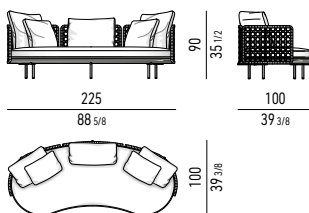

DIVANI CURVI | ANGLED SOFAS

DIVANO CURVO CM 159
ANGLED SOFA CM 159

DIVANO CURVO CM 225
ANGLED SOFA CM 225

DIVANO CURVO OPEN | ANGLED OPEN SOFA

DIVANO CURVO OPEN CM 225
ANGLED OPEN SOFA CM 225

DIVANO PENISOLA CURVO | ANGLED OPEN-END SOFA