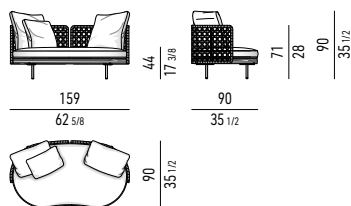

DIVANI CURVI | ANGLED SOFAS

DIVANO CURVO CM 159
ANGLED SOFA CM 159

DIVANO CURVO CM 225
ANGLED SOFA CM 225

DIVANO CURVO OPEN | ANGLED OPEN SOFA

DIVANO CURVO OPEN CM 225
ANGLED OPEN SOFA CM 225

DIVANO PENISOLA CURVO | ANGLED OPEN-END SOFA