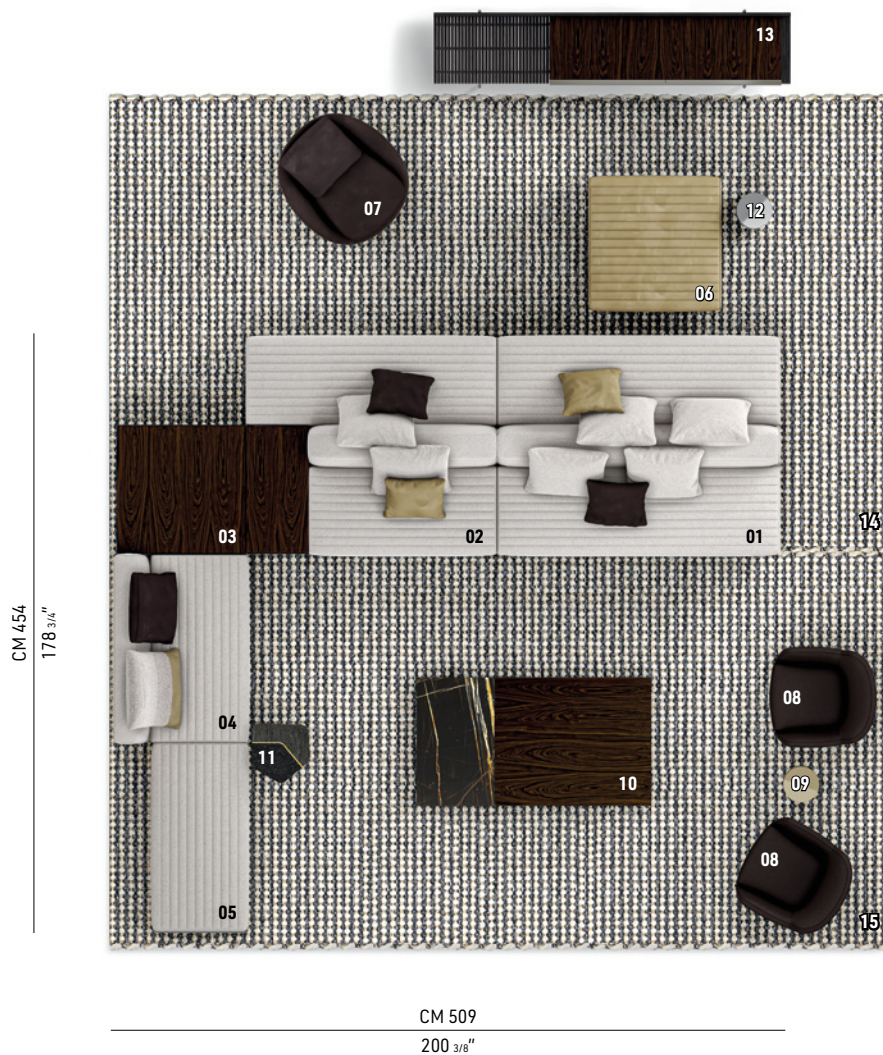

# ROGER - Arrangement 01

## SOFA ARRANGEMENT

- 01 ROGER SPRING BACK TO BACK**  
ELEMENT LOW CM 216X166 H91
- 02 ROGER SPRING BACK TO BACK**  
ELEMENT LOW DX WITH CASE MOD. F  
CM 192X166 H91
- 03 ROGER**  
COFFEE TABLE WITH 1 INNER COMPARTMENT  
CM 99X99 H37
- 04 ROGER SPRING**  
CENTRAL ELEMENT LOW CM 144X101 H91
- 05 ROGER SPRING UNIT**  
BENCH CM 144X72 H42