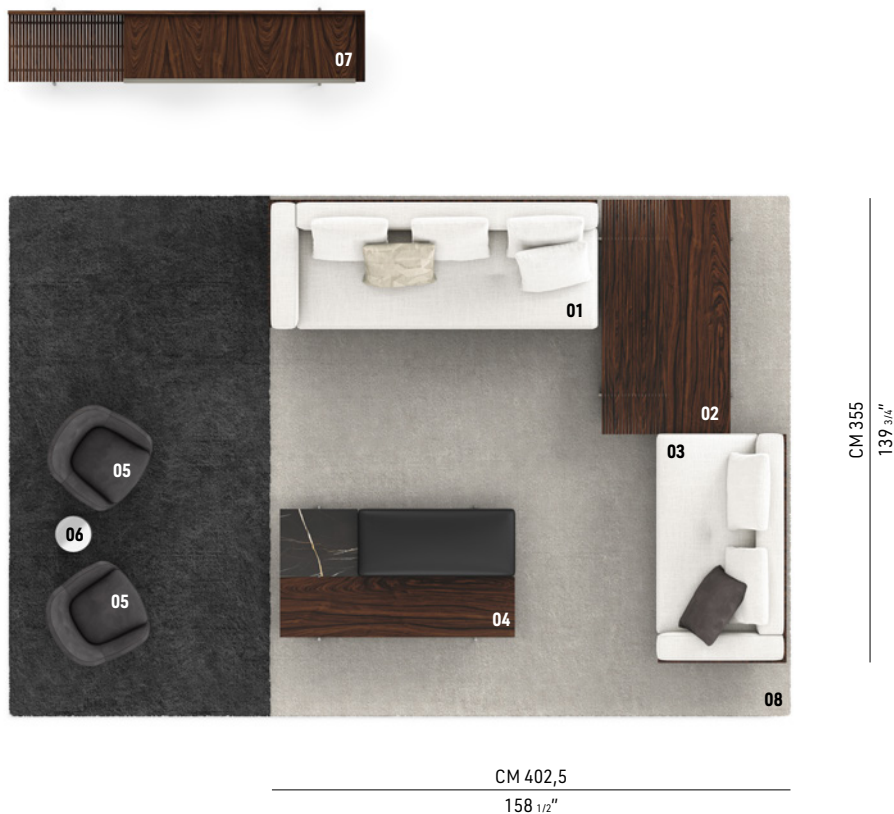

# BRASILIA

MARCIO KOGAN / STUDIO MK27 DESIGN

Brasilia, designed by Marcio Kogan / studio mk27, has an ultra-precise, contemporary, minimal style, rooted in Brazilian modernism. A family of furniture with a highly innovative profile that reinterprets shapes from the past, transforming their apparent simplicity into a form of real beauty that conceals an intricately complex design concept: by juxtaposing different materials with strong powers of expression, it offers a new take on the distinctive style that identifies the Minotti brand. A design that looks to the future, made to stand the test of time and become a new classic.

### SOFA ARRANGEMENT

- 01 BRASILIA**  
ELEMENT WITH 1 ARMREST SX  
CM 252X98 H85
- 02 SUPERQUADRA**  
COFFEE TABLE CM 180X104,5 H22
- 03 BRASILIA**  
ELEMENT WITH 1 ARMREST DX  
CM 175X98 H85