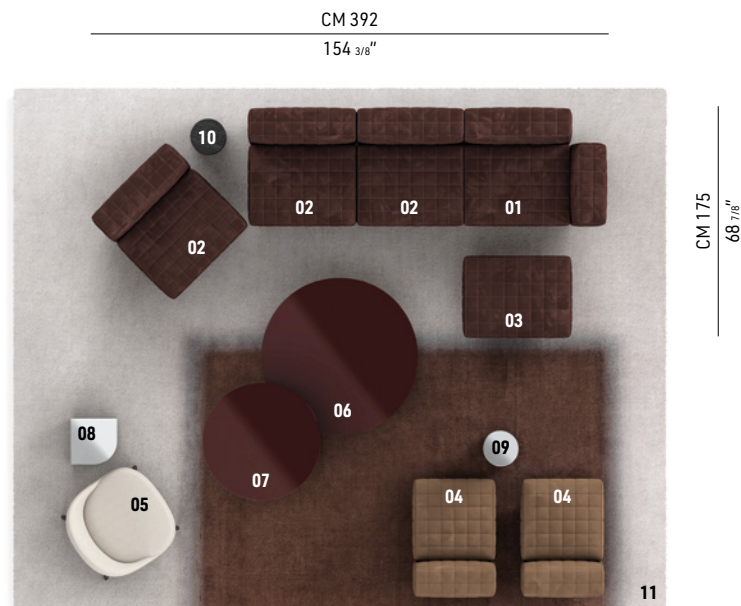

## SOFA ARRANGEMENT

- 01 TWIGGY**  
LARGE ARMCHAIR WITH ARMREST DX  
CM 110X90 H66
- 02 TWIGGY**  
LARGE ARMCHAIRS CM 84X90 H66
- 03 TWIGGY**  
BENCH CM 84X64 H38
- 04 TWIGGY**  
SMALL ARMCHAIRS CM 64X90 H66

## Furnishing accessories

**05**  
**SENDAI**  
ARMCHAIR CM 74X76 H72

**06**  
**LELONG**  
COFFEE TABLE Ø CM 120 H27

**07**  
**LELONG**  
COFFEE TABLE Ø CM 90 H36

**08**  
**JAMES**  
SIDE TABLE CM 35X35 H45

**09**  
**PILOTIS**  
SIDE TABLE Ø CM 27 H45

**10**  
**PILOTIS WOOD**  
SIDE TABLE Ø CM 25 H45

**11**  
**LANDFIELD SQUARE**  
RUG CM 500X400