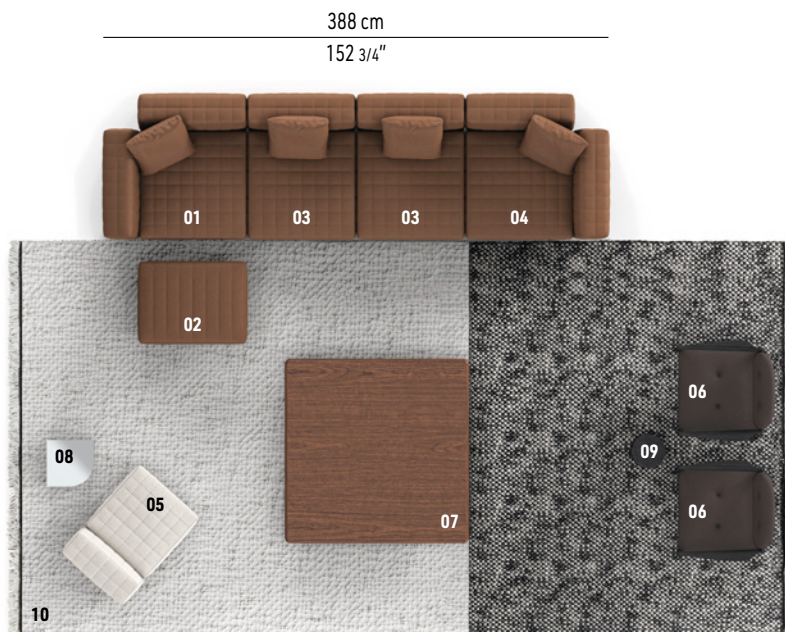

TWIGGY - Arrangement 04

SOFA ARRANGEMENT

- 01 TWIGGY**
DEEP ARMCHAIR WITH ARMREST SX
CM 110X110 H89
- 02 TWIGGY**
BENCH CM 84X64 H38
- 03 TWIGGY**
DEEP ARMCHAIRS CM 84X110 H89
- 04 TWIGGY**
DEEP ARMCHAIR WITH ARMREST DX
CM 110X110 H89
- 05 TWIGGY**
SMALL ARMCHAIR CM 64X90 H66