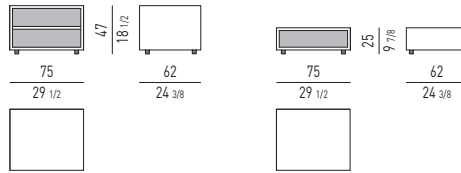

CONTENITORI A GIORNO "SINGOL" "SINGOL" FRONT CABINETS