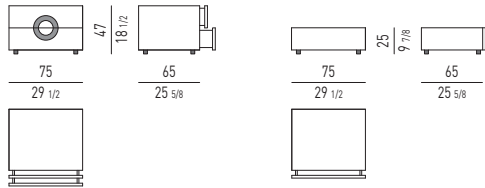

CONTENITORI VERTICALI VERTICAL SIDEBOARDS

CONTENITORE 4 ANTE 4 DOORS CABINET

CASSETTIERA VERTICALE VERTICAL CHEST OF DRAWERS

Minotti

CASSETTIERE | CHEST OF DRAWERS

COMODINI | NIGHTSTANDS

CONTENITORI CON CASSETTI "SINGOL" "SINGOL" CABINETS WITH DRAWERS

CM 225X55 H68
INCHES 88^{5/8}X21^{5/8} H26^{3/4}

CM 130X55 H142
INCHES 51^{1/4}X21^{5/8} H55^{7/8}

CM 50X45 H213
INCHES 19^{5/8}X17^{3/4} H83^{7/8}

CM 75X45 H43
INCHES 29^{1/2}X17^{3/4} H16^{7/8}

CM 120X55 H57
INCHES 47^{1/4}X21^{5/8} H22^{1/2}