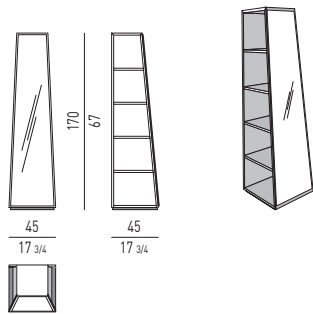

CONTENITORI VERTICALI VERTICAL SIDEBOARDS

CONTENITORE 4 ANTE 4 DOORS CABINET

CASSETTIERA VERTICALE VERTICAL CHEST OF DRAWERS

Minotti

CASSETTIERE | CHEST OF DRAWERS

COMODINI | NIGHTSTANDS

CONTENITORI CON CASSETTI "SINGOL" "SINGOL" CABINETS WITH DRAWERS

CONTENITORI A GIORNO "SINGOL" "SINGOL" FRONT CABINETS

CONTENITORI CON ANTA "SINGOL" "SINGLE" CABINETS WITH DOOR

LIBRERIA SPECCHIO | MIRROR BOOKCASE

ELEMENTI ARCHIPENKO | ARCHIPENKO ELEMENTS

CM 150X55 H68
INCHES 59X21^{5/8} H26^{3/4}

CM 225X55 H68
INCHES 88^{5/8}X21^{5/8} H26^{3/4}

CM 130X55 H142
INCHES 51^{1/4}X21^{5/8} H55^{7/8}

CM 50X45 H213
INCHES 19^{5/8}X17^{3/4} H83^{7/8}

CM 75X45 H43
INCHES 29^{1/2}X17^{3/4} H16^{7/8}

CM 120X55 H57
INCHES 47^{1/4}X21^{5/8} H22^{1/2}