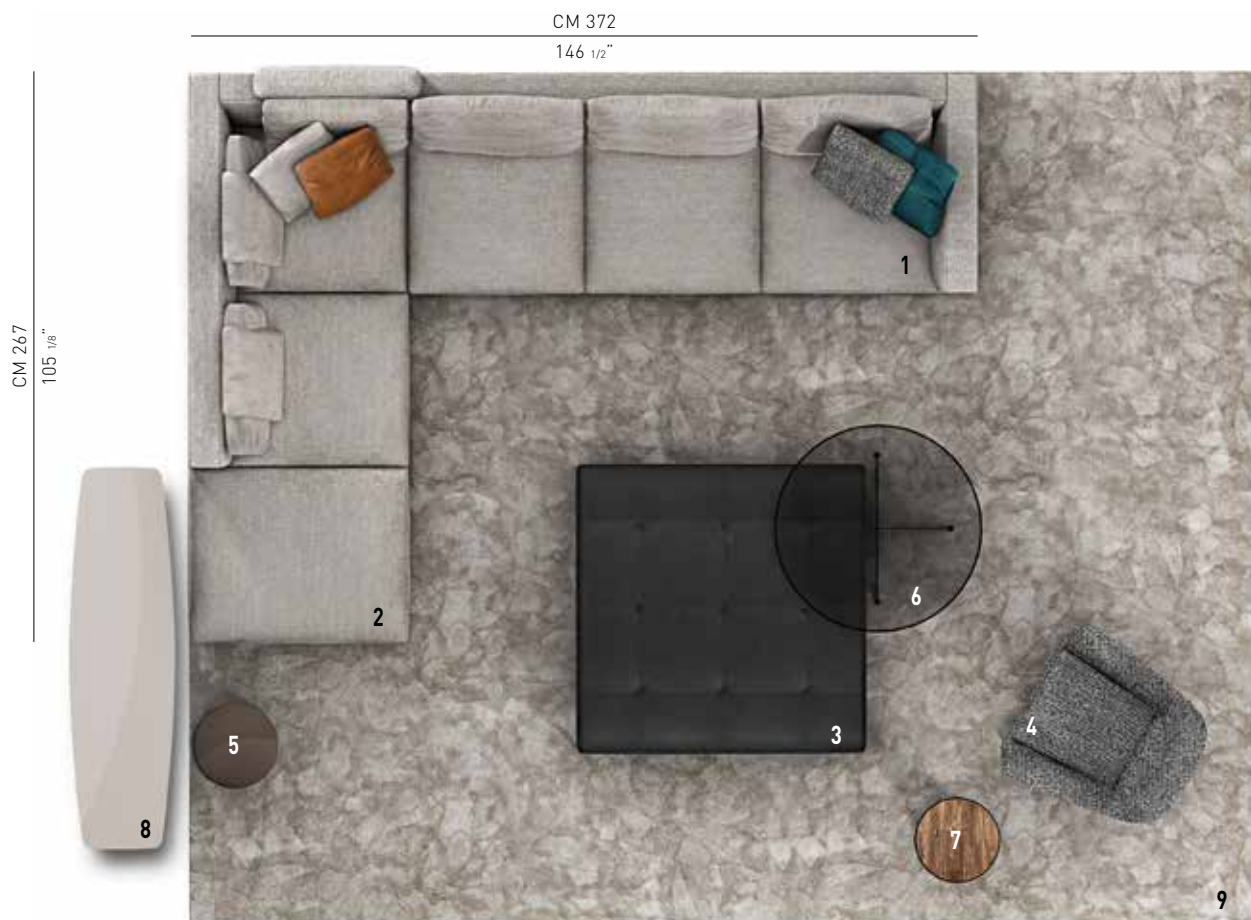

# ANDERSEN LINE

DESIGN RODOLFO DORDONI

A sofa that sits just off the floor, whose clean, minimalist lines allow it to furnish any living space with style and elegance.

The arrangement depicted is just one example of the many different compositions possible with our seating systems. We suggest that you contact the nearest Minotti dealer to explore the options most suited to your needs and select the upholstery of your choice from the exclusive Minotti collection.

# ANDERSEN LINE — arrangement 01

## SOFA ARRANGEMENT

- 1 ANDERSEN LINE**  
ELEMENT WITH 1 ARMREST DX  
CM 268X103 H82
- 2 ANDERSEN LINE**  
OPEN-END CORNER SOFA CM 267X103 H82
- 3 ANDERSEN LINE**  
BENCH CM 134X134 H33

**8**  
**WILSON**  
CONSOLE TABLE CM 180X50 H55

**9**  
**MATT DIBBETS**  
RUG CM 500X400