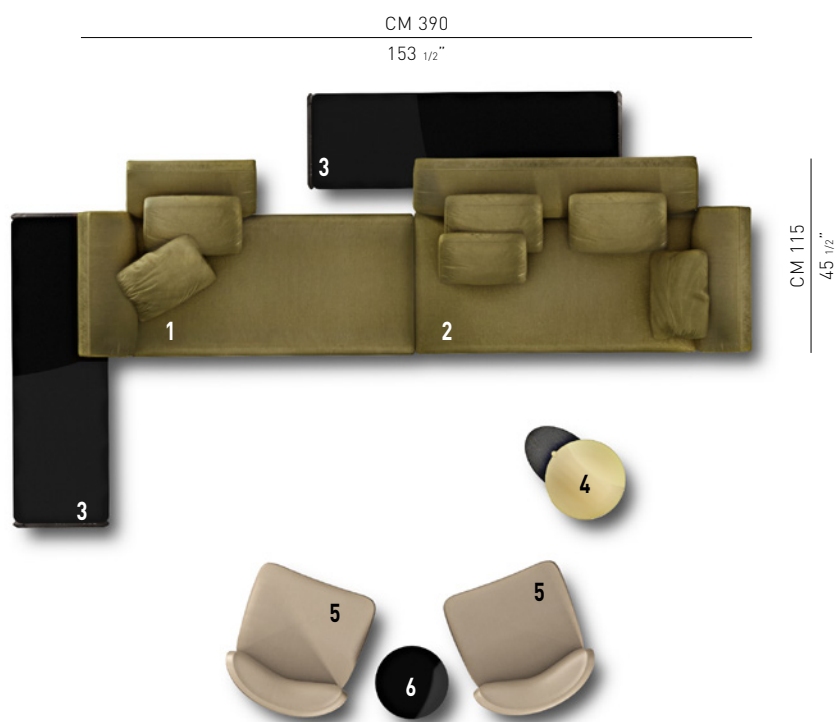

COLLAR — arrangement 02

SOFA ARRANGEMENT

- 1 **COLLAR**
ELEMENT WITH 1 ARMREST SX
CM 195X115 H78/90 - BACKREST CM 80
- 2 **COLLAR**
ELEMENT WITH 1 ARMREST DX
CM 195X115 H78/90

FURNISHING ACCESSORIES

- 3 **KIRK "WOOD"**
COFFEE TABLE CM 183,5X55 H29
- 4 **BENSON**
COFFEE TABLE CM 65X46 H38
- 5 **ASTON**
ARMCHAIR WITHOUT ARMRESTS CM 77X84 H75
- 6 **KIRK "CROSS"**
COFFEE TABLE Ø CM 42 H42

Furnishing accessories

3
KIRK "WOOD"
COFFEE TABLE CM 183,5X55 H29

4
BENSON
COFFEE TABLE CM 65X46 H38

5
ASTON
ARMCHAIR WITHOUT ARMRESTS
CM 77X84 H75

6
KIRK "CROSS"
COFFEE TABLE Ø CM 42 H42

Settings