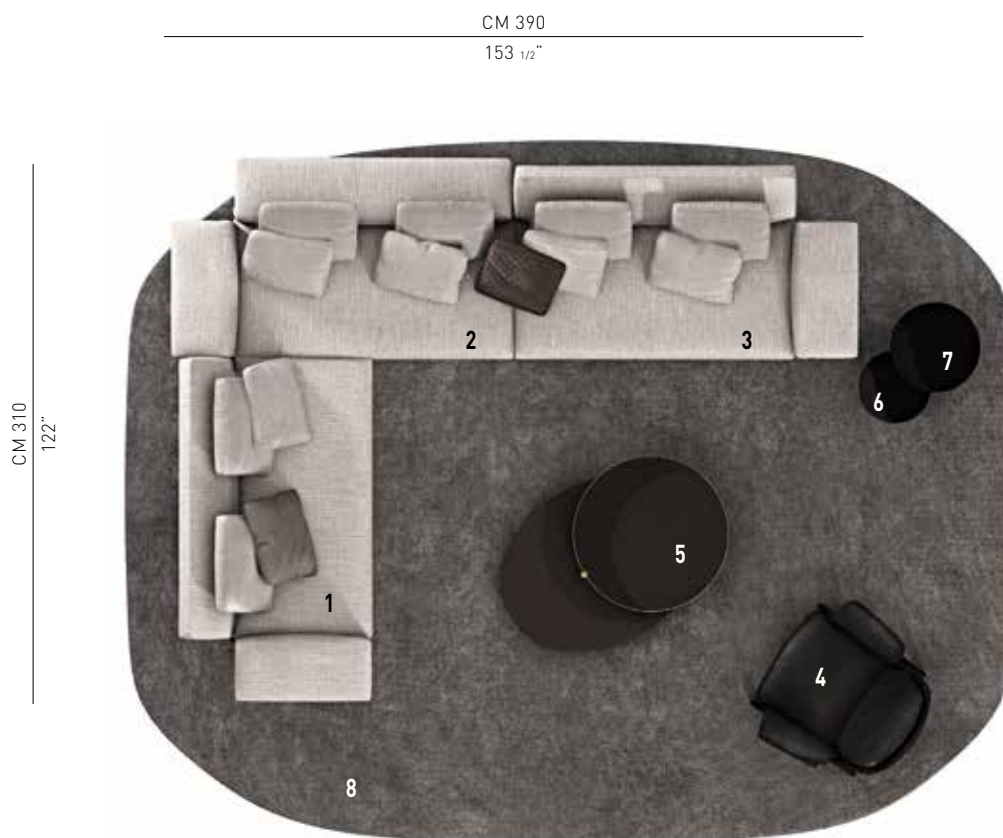

COLLAR — arrangement 05

SOFA ARRANGEMENT

- 1 COLLAR**
ELEMENT WITH 1 ARMREST SX
CM 195X115 H78/90
- 2 COLLAR**
ELEMENT WITH 1 ARMREST SX
CM 195X115 H78/90
- 3 COLLAR**
ELEMENT WITH 1 ARMREST DX
CM 195X115 H78/90

FURNISHING ACCESSORIES

- 4 GLOVER**
ARMCHAIR CM 95X93 H76
- 5 BENSON**
COFFEE TABLE CM 139X95 H32
- 6 KIRK "CROSS"**
COFFEE TABLE Ø CM 42 H42
- 7 KIRK "CROSS"**
COFFEE TABLE Ø CM 52 H52
- 8 DIBBETS "TONNEAU"**
RUG CM 500X400

Furnishing accessories

4
GLOVER
ARMCHAIR CM 95X93 H76

5
BENSON
COFFEE TABLE CM 139X95 H32

6-7
KIRK "CROSS"
COFFEE TABLE
Ø CM 42 H42
Ø CM 52 H52

8
DIBBETS "TONNEAU"
RUG CM 500X400