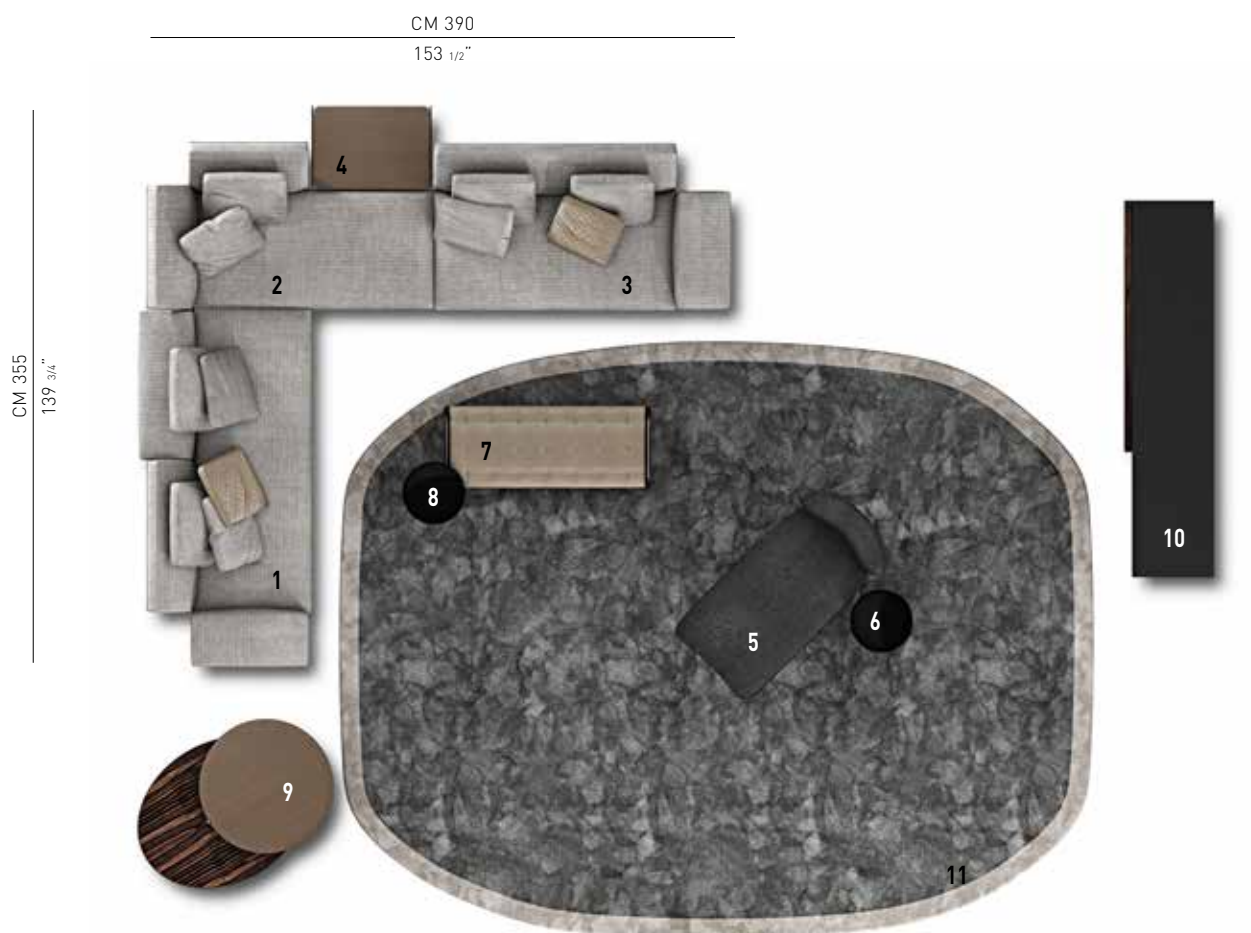

# COLLAR — arrangement 06

## SOFA ARRANGEMENT

- 1 **COLLAR**  
ELEMENT WITH 1 ARMREST SX  
CM 240X115 H78/90
- 2 **COLLAR**  
OPEN-END ELEMENT WITH ARMREST SX  
CM 195X115 H78/90 - BACKREST CM 80
- 3 **COLLAR**  
ELEMENT WITH 1 ARMREST DX  
CM 195X115 H78/90

9  
**BENSON**  
COFFEE TABLE CM 139X95 H32

10  
**LANG "CONSOLE"**  
"LIVING" SIDEBBOARD SX CM 252X60 H72

11  
**DIBBETS FRAME "TONNEAU"**  
RUG CM 400X300