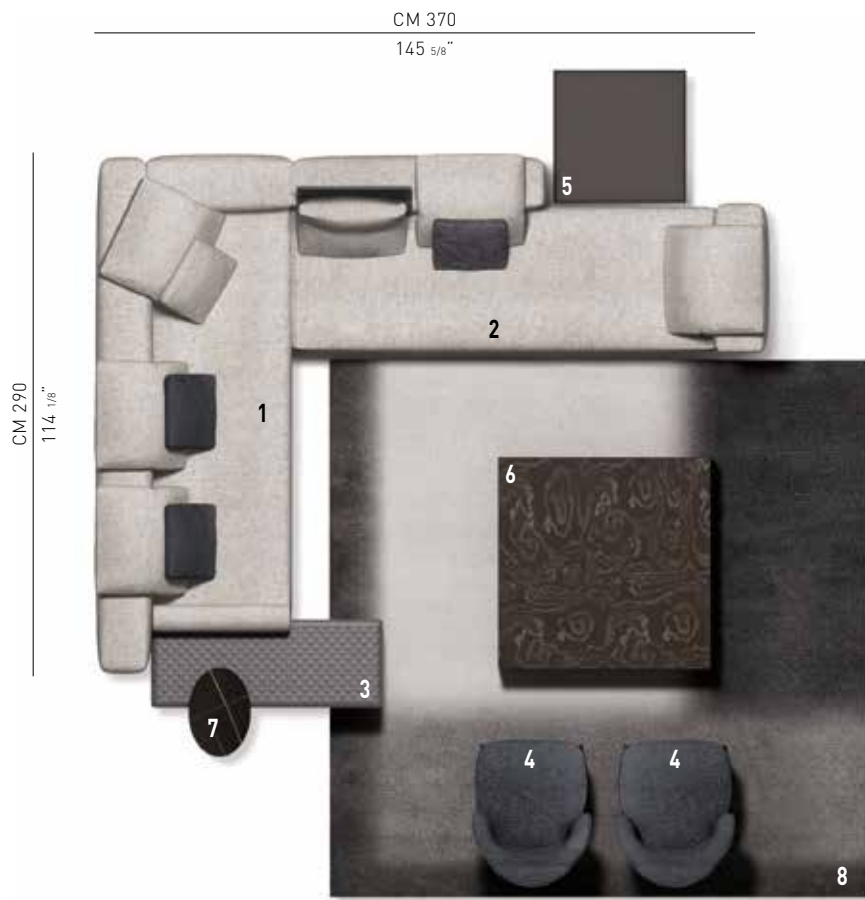

YANG — arrangement 03

SOFA ARRANGEMENT

- 1 YANG**
"OFFSET" ELEMENT WITH 1 ARMREST DX
CM 290X105 H78
- 2 YANG**
DAYBED SX CM 265X105 H78
BACKREST CM 145
- 3 YANG**
OTTOMAN CM 130X50 H38

FURNISHING ACCESSORIES

- 4 LESLIE**
ARMCHAIR WITHOUT ARMRESTS CM 68X86 H74
- 5 CLOSE**
COFFEE TABLE CM 80X80 H53
- 6 ELLIOTT**
COFFEE TABLE CM 120X120 H25
- 7 JOY "JUT OUT"**
COFFEE TABLE CM 50X35 H45
- 8 LANDFIELD "ECLIPSE"**
RUG CM 300X300

Furnishing accessories

4
LESLIE
ARMCHAIR WITHOUT ARMRESTS
CM 68X86 H74

5
CLOSE
COFFEE TABLE CM 80X80 H53

6
ELLIOTT
COFFEE TABLE CM 120X120 H25

7
JOY "JUT OUT"
COFFEE TABLE CM 50X35 H45

8
LANDFIELD "ECLIPSE"
RUG CM 300X300