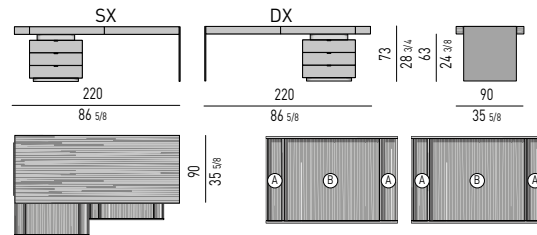

Cassettiera laterale / Side chest-of-drawers

cm 70x70 H50

Frontale cassetti / Drawers fronts

cm 70x3 H16,5

Spazio utile interno cassetti / Drawers internal dimension

cm 51,5x27,5 H8,5

Vano / Compartment A

cm 47,5x11 H1,5

Vano / Compartment B

cm 66x47,5 H4

FINITURA FIANCO, MANIGLIE, DISTANZIALE, ZOCCOLO
SIDE, HANDLES, SPACER, FLOOR BASE FINISH

FINITURA FRONTALE CASSETTIERA
CHEST-OF-DRAWERS FINISH

FINITURA PIANO, FRONTALE CASSETTI, CASSETTIERA
FINISH OF THE TOP, DRAWERS FRONT, CHEST-OF-DRAWERS

METALLO | METAL

LACCATO LUCIDO | GLOSSY LACQUERED

ROVERE | OAK