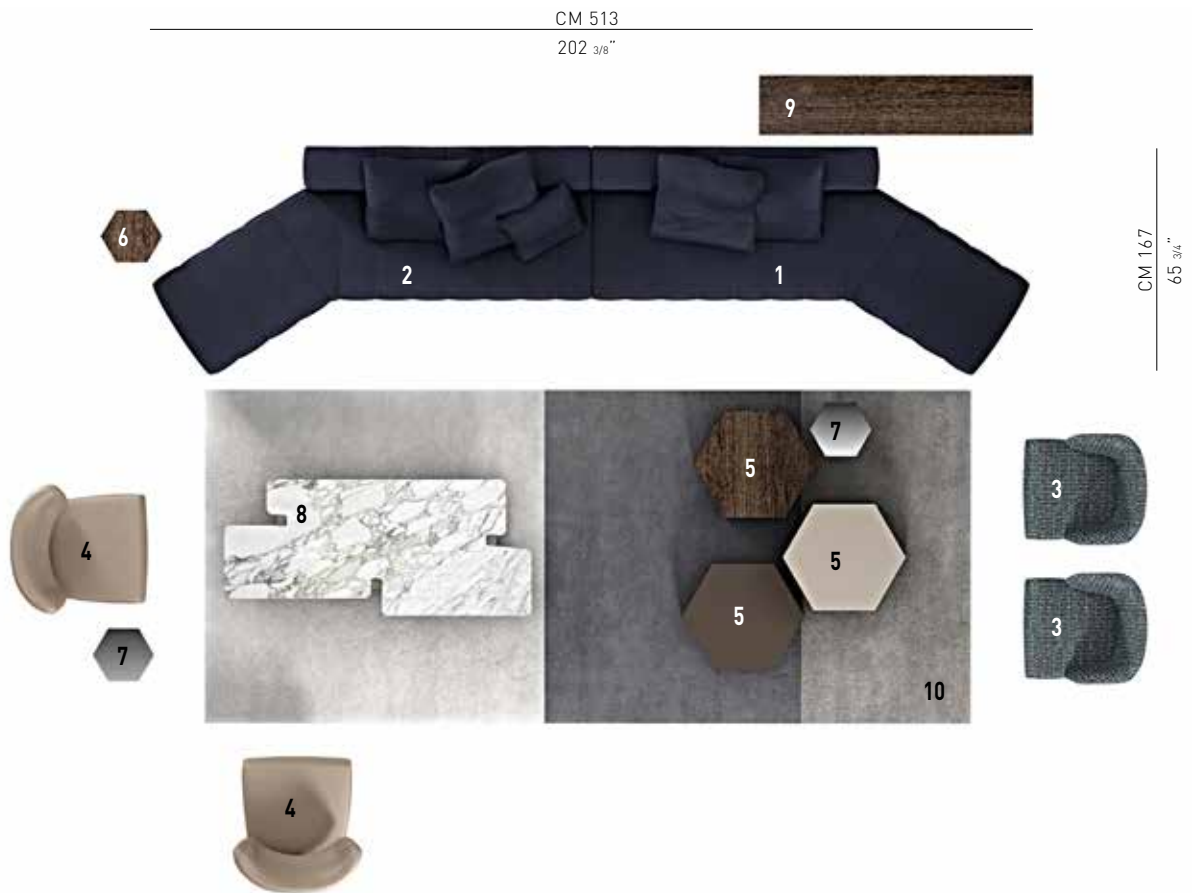

# FREEMAN "LOUNGE" — arrangement 03

CM 513  
202 3/8"

CM 167  
65 3/4"

## SOFA ARRANGEMENT

- 1 **FREEMAN "LOUNGE"**  
INCLINED OPEN-END ELEMENT DX  
CM 257X138 H80 - BACKREST DX CM 168
- 2 **FREEMAN "LOUNGE"**  
INCLINED OPEN-END ELEMENT SX  
CM 257X138 H80 - BACKREST SX CM 168

**7**  
**BRISLEY**  
COFFEE TABLE CM 36X32 H45 - MOD. B

**8**  
**JACOB**  
COFFEE TABLE CM 180X80 H22

**9**  
**CALDER "BRONZE"**  
SIDE TABLE CM 160X35 H38

**10**  
**DIBBETS "FLAG"**  
RUG CM 450X200