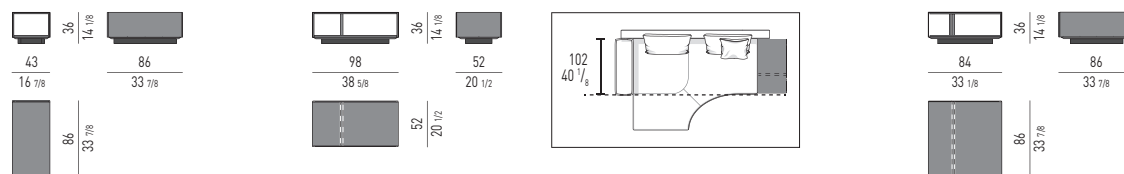

AMBER

TAVOLINI CONTENITORE OPEN OPEN STORAGE COFFEE TABLES

ESEMPIO DI UTILIZZO CON DIVANO CHAISE-LONGUE DANIELS - PROF. DI SEDUTA CM 102
EXAMPLE OF USE WITH A DANIELS SOFA CHAISE-LONGUE - SEAT DEPTH CM 102