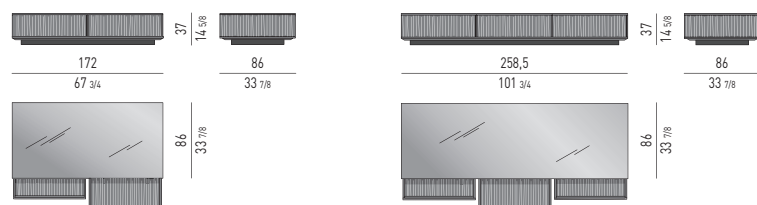

PIANO SPECCHIO GRIGIO FUMÉ | SMOKED GREY MIRROR TOP

SPAZIO UTILE INTERNO CASSETTI: CM 78,5X56 H15,5
DRAWERS INTERNAL DIMENSION: CM 78,5X56 H15,5

SPAZIO UTILE INTERNO CASSETTI: CM 78,5X56 H15,5
DRAWERS INTERNAL DIMENSION: CM 78,5X56 H15,5