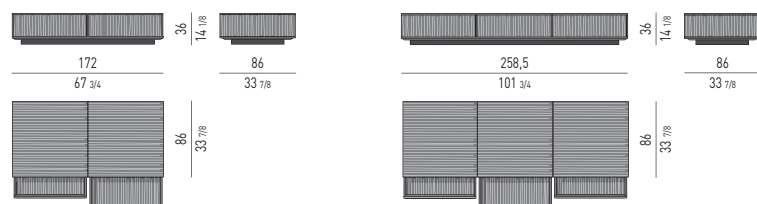

AMBER WOOD

CONTENITORI ORIZZONTALI | SIDEBOARDS

PIANO WENGÉ | WENGE TOP