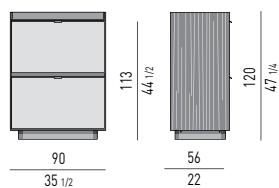

CONTENITORE VERTICALE DINING CON 1 ANTA A RIBALTA E 1 CASSETTONE | DINING VERTICAL CABINET WITH 1 FLAP DOOR AND 1 DRAWER