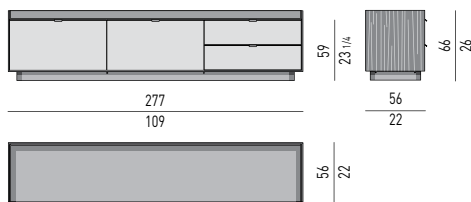

Maximum load per drawer is 30 Kg;

Nr. 1 cutlery tray in Moka colour saddle-hide, with dividers, located in the **(A)** left drawer.

Drawer internal dimension

COMPARTMENT **(B)** 17x37 H6 cm

CONTENITORE ORIZZONTALE DINING CON 2 CASSETTONI E 2 CASSETTI | DINING HORIZONTAL SIDEBOARD WITH 2 LARGE DRAWERS AND 2 SMALL DRAWERS

VERSIONE **BASE A TERRA** CM H8,5
FLOOR BASE VERSION CM H8,5

PORTATA MASSIMA CASSETTONI KG 40
 DRAWERS MAXIMUM LOAD KG 40

PORTATA MASSIMA CASSETTONI KG 40
 DRAWERS MAXIMUM LOAD KG 40

1	
2	2
2	2
2	2

VASSOIO PORTAPOSATE
CUTLERY TRAY CM 51X34,5 H3,5
 Comparto / section 1: cm 50X7,5 H2,7
 Comparto / section 2: cm 24,5x8 H2,7