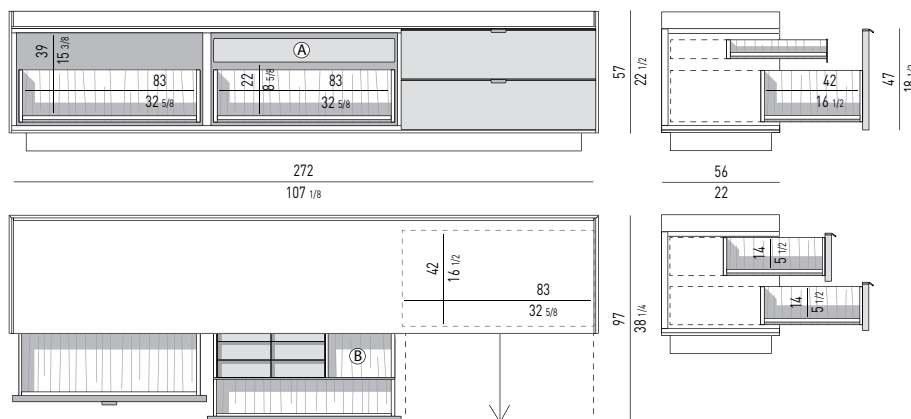

1	
2	2
2	2
2	2

VASSOIO PORTAPOSATE
CUTLERY TRAY CM 51X34,5 H3,5
Comparto / section 1: cm 50X7,5 H2,7
Comparto / section 2: cm 24,5x8 H2,7

Nr. 1 cassetto **(A)** che scorre su guide a estrazione totale con chiusura Blumotion.

Portata massima per cassetto Kg 30;

Nr. 1 vassoio portaposate in cuoio color Moka dotato di divisori, riposto nel cassetto **(A)**.

Spazio utile interno cassetto

VANO **(B)** cm 30x37 H6

Nr. 1 drawer **(A)** that glide on fully extractable guides with Blumotion soft-close system.

Maximum load per drawer is 30 Kg;

Nr. 1 cutlery tray in Moka colour saddle-hide, with dividers, located in the **(A)** drawer.

Drawer internal dimension

COMPARTMENT **(B)** 30x37 H6 cm