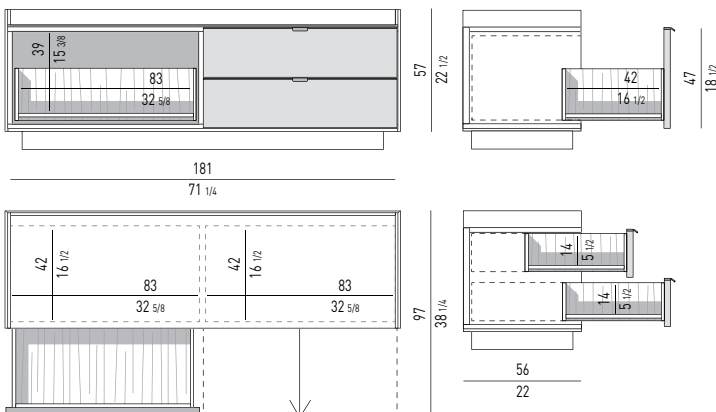

CONTENITORE ORIZZONTALE DINING CON 3 CASSETTONI | DINING HORIZONTAL SIDEBOARD WITH 3 DRAWERS

VERSIONE **BASE A TERRA** CM H8,5
FLOOR BASE VERSION CM H8,5

PORTATA MASSIMA CASSETTONI KG 40
DRAWERS MAXIMUM LOAD KG 40

VERSIONE **LEGS** CM H23
LEGS VERSION CM H23

PORTATA MASSIMA CASSETTONI KG 40
DRAWERS MAXIMUM LOAD KG 40

1	2
2	2
2	2

VASSOIO PORTAPOSATE
CUTLERY TRAY CM 51X34,5 H3,5
Scomparto / section 1: cm 50X7,5 H2,7
Scomparto / section 2: cm 24,5x8 H2,7

Nr. 2 cassetti **(A)** che scorrono su guide ad estrazione totale con chiusura Blumotion.
Portata massima per cassetto Kg 30;
Nr. 1 vassoio portaposate in cuoio color Moka dotato di divisori, riposto nel cassetto sinistro **(A)**.
Spazio utile interno cassetti
(A) cm 83x37 H6
VANO (B) cm 30x37 H6

Nr. 2 cassetti **(A)** that glide on fully extractable guides with Blumotion soft-close system.
Maximum load per drawer is 30 Kg;
Nr. 1 cutlery tray in Moka colour saddle-hide, with dividers, located in the left **(A)** drawer.
Drawers internal dimension
(A) 83x37 H6 cm
COMPARTMENT (B) 30x37 H6 cm

CONTENITORE ORIZZONTALE DINING CON 1 CASSETTONE E 2 CASSETTI | DINING HORIZONTAL SIDEBOARD WITH 1 LARGE DRAWER AND 2 SMALL DRAWERS

VERSIONE **BASE A TERRA** CM H8,5
FLOOR BASE VERSION CM H8,5

PORTATA MASSIMA CASSETTONI KG 40
DRAWERS MAXIMUM LOAD KG 40

VERSIONE **LEGS** CM H23
LEGS VERSION CM H23

PORTATA MASSIMA CASSETTONI KG 40
DRAWERS MAXIMUM LOAD KG 40