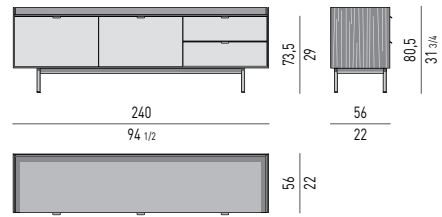

VERSIONE **LEGS** CM H23
LEGS VERSION CM H23

PORTATA MASSIMA CASSETTONI KG 40
 DRAWERS MAXIMUM LOAD KG 40

CONTENITORE ORIZZONTALE DINING CON 2 CASSETTONI E 2 CASSETTI | DINING HORIZONTAL SIDEBOARD WITH 2 LARGE DRAWERS AND 2 SMALL DRAWERS

VERSIONE **BASE A TERRA** CM H8,5
FLOOR BASE VERSION CM H8,5

PORTATA MASSIMA CASSETTONI KG 40
 DRAWERS MAXIMUM LOAD KG 40

VERSIONE **LEGS** CM H23
LEGS VERSION CM H23

PORTATA MASSIMA CASSETTONI KG 40
 DRAWERS MAXIMUM LOAD KG 40