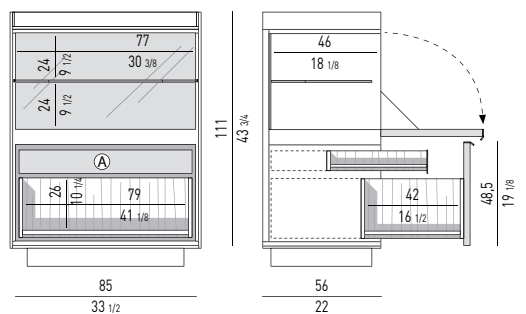

Spazio utile interno cassetto

VANO **(B)** cm 30x37 H6

Nr. 1 drawer **(A)** that glide on fully extractable guides with Blumotion soft-close system.

Maximum load per drawer is 30 Kg;

Nr. 1 cutlery tray in Moka colour saddle-hide, with dividers, located in the **(A)** drawer.

Drawer internal dimension

COMPARTMENT **(B)** 30x37 H6 cm

CONTENITORE VERTICALE DINING CON 1 ANTA A RIBALTA E 1 CASSETTONE | DINING VERTICAL CABINET WITH 1 FLAP DOOR AND 1 DRAWER

PORTATA MASSIMA CASSETTONE KG 40
DRAWER MAXIMUM LOAD KG 40