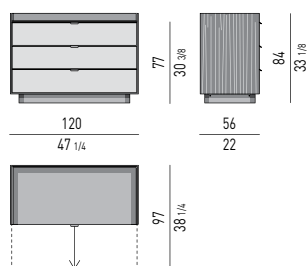

Nr. 3 cassetti che scorrono su guide a estrazione totale con chiusura Blumotion.
Portata massima per cassetto Kg 30.

Spazio utile interno cassetti
cm 109x42 H13

Nr. 3 drawers that glide on fully extractable guides with Blumotion soft-close system.
Maximum load per drawer is 30 kg.

Drawers internal dimension
109x42 H13 cm