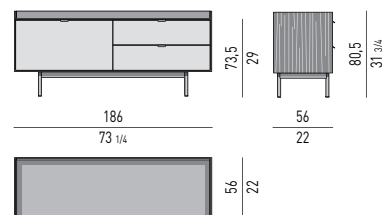

PORTATA MASSIMA CASSETTONI KG 40
DRAWERS MAXIMUM LOAD KG 40

VERSIONE **LEGS** CM H23
LEGS VERSION CM H23

PORTATA MASSIMA CASSETTONI KG 40
DRAWERS MAXIMUM LOAD KG 40