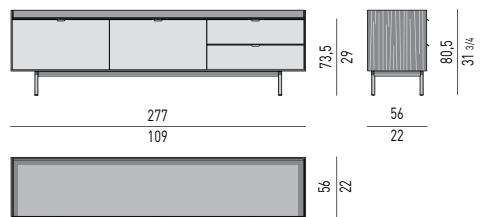

Maximum load per drawer is 30 Kg;

Nr. 1 cutlery tray in Moka colour saddle-hide, with dividers, located in the **(A)** left drawer.

Drawer internal dimension

COMPARTMENT **(B)** 17x37 H6 cm

CONTENITORE ORIZZONTALE DINING CON 2 CASSETTONI E 2 CASSETTI | DINING HORIZONTAL SIDEBOARD WITH 2 LARGE DRAWERS AND 2 SMALL DRAWERS

VERSIONE **BASE A TERRA** CM H8,5
FLOOR BASE VERSION CM H8,5

PORTATA MASSIMA CASSETTONI KG 40
 DRAWERS MAXIMUM LOAD KG 40

PORTATA MASSIMA CASSETTONI KG 40
 DRAWERS MAXIMUM LOAD KG 40

1	
2	2
2	2
2	2

VASSOIO PORTAPOSATE
CUTLERY TRAY CM 51X34,5 H3,5
 Comparto / section 1: cm 50X7,5 H2,7
 Comparto / section 2: cm 24,5x8 H2,7