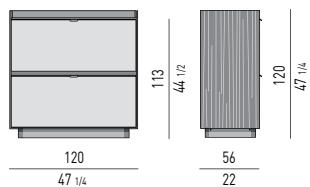

CONTENITORE BAR CON 1 ANTA A RIBALTA E 1 CASSETTONE | BAR CABINET WITH 1 FLAP DOOR AND 1 DRAWER