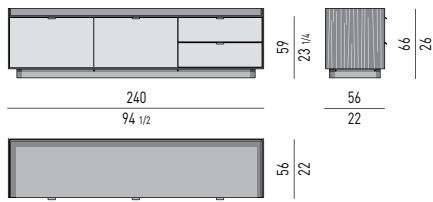

CONTENITORE ORIZZONTALE DINING CON 2 CASSETTONI E 2 CASSETTI | DINING HORIZONTAL SIDEBOARD WITH 2 LARGE DRAWERS AND 2 SMALL DRAWERS

VERSIONE **BASE A TERRA** CM H8,5
FLOOR BASE VERSION CM H8,5

PORTATA MASSIMA CASSETTONI KG 40
DRAWERS MAXIMUM LOAD KG 40

VERSIONE **LEGS** CM H23
LEGS VERSION CM H23