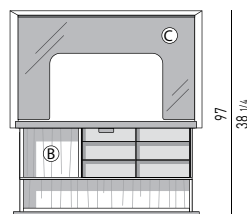

CONTENITORE VERTICALE DINING CON 1 ANTA A RIBALTA E 1 CASSETTONE | DINING VERTICAL CABINET WITH 1 FLAP DOOR AND 1 DRAWER

PORTATA MASSIMA CASSETTONE KG 40
DRAWER MAXIMUM LOAD KG 40

1	
2	2
2	2
2	2

VASSOIO PORTAPOSATE | CUTLERY TRAY CM 51X34,5 H3,5

Scomparto / section 1: cm 50X7,5 H2,7
Scomparto / section 2: cm 24,5x8 H2,7

Nr. 1 ripiano (C) in vetro trasparente extrachiario temperato, spessore mm 10;
Nr. 1 cassetto (A) che scorre su guide a estrazione totale con chiusura Blumotion.
Portata massima cassetto Kg 30;

Nr. 1 vassoio portaposate in cuoio color Moka dotato di divisori, riposto nel cassetto (A).

Spazio utile interno cassetto

VANO (B): cm 53x36 H6

Lo schienale del vano con anta a ribalta è provvisto di una lastra specchio Grigio Fumè.

Nr. 1 transparent extra-clear tempered glass shelf (C), 10 mm thick;
Nr. 1 drawer (A) that glides on fully extractable guides with Blumotion soft-close system.
Maximum load of the drawer is 30 Kg;

Nr. 1 cutlery tray in Moka colour saddle-hide, with dividers, located in drawer (A).

Drawer internal dimension

COMPARTMENT (B): cm 53x36 H6

The back of the section with drop-down door provided with a Smoked Grey mirror sheet.

CONTENITORE BAR CON 1 ANTA A RIBALTA E 1 CASSETTONE | BAR CABINET WITH 1 FLAP DOOR AND 1 DRAWER

PORTATA MASSIMA CASSETTONE KG 40
DRAWER MAXIMUM LOAD KG 40

1	
2	2
2	2
2	2

VASSOIO PORTAPOSATE | CUTLERY TRAY CM 51X34,5 H3,5

Scomparto / section 1: cm 50X7,5 H2,7
Scomparto / section 2: cm 24,5x8 H2,7

Nr. 1 ripiano in vetro bronzato temperato, spessore mm 10;
Nr. 2 cassetti (A) che scorrono su guide a estrazione totale con chiusura Blumotion.
Portata massima per cassetto Kg 30;

Nr. 1 vassoio portaposate in cuoio color Moka dotato di divisori, riposto nel cassetto sinistro (A).

Spazio utile interno cassetto

(A) cm 53x36 H6