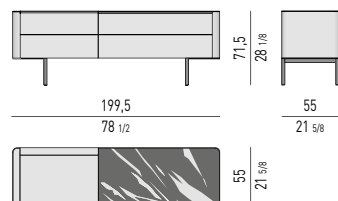

Maximum load of the drawers is 60 Kg.

Drawers internal dimension

Central drawer **(A)** 109x41 H4,5 cm

Lateral drawers **(B)** 47,5x41 H16,5 cm

N. 1 section to host a CD/DVD player **(C)**, complete with a cable hole.

Internal dimension

113x49 H9,5 cm

CONTENITORE NIGHT | NIGHT SIDEBORD

PIANO MARMO STONE GREY
STONE GREY MARBLE TOP

1	
2	3
2	3
4	3

VASSOIO PORTA OGGETTI | JEWELLERY TRAY CM 51X34,5 H3,5

Scomparto / section 1: cm 24x8 H6
Scomparto / section 2: cm 15x9 H6
Scomparto / section 3: cm 7,5x15 H6
Scomparto / section 4: cm 15x18 H6