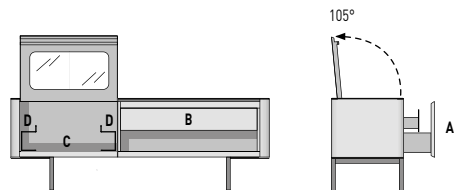

Maximum load of the drawers is 60 Kg.

Drawers internal dimension

Central drawer **(A)** 109x41 H16,5 cm

Lateral drawers **(B)** 37,5x41 H16,5 cm

CONTENITORE BAR | BAR SIDEBORD

PIANO MARMO STONE GREY
STONE GREY MARBLE TOP