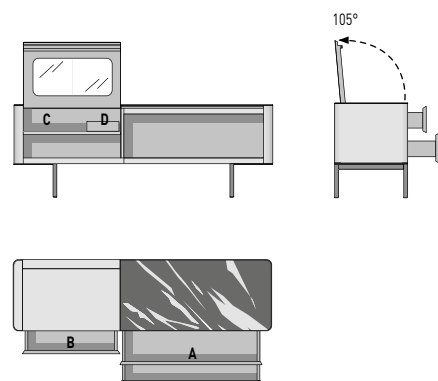

1	
2	3
2	3
4	3

VASSOIO PORTA OGGETTI | JEWELLERY TRAY CM 51X34,5 H3,5

Scomparto / section 1: cm 24x8 H6
Scomparto / section 2: cm 15x9 H6
Scomparto / section 3: cm 7,5x15 H6
Scomparto / section 4: cm 15x18 H6

Nr. 3 cassetti **(A)** e **(B)** che scorrono su guide a estrazione totale con chiusura Blumotion.
Portata massima cassetti Kg 60.

Spazio utile interno cassetti

Cassetti a destra **(A)** cm 101x41 H9,5
Cassetto a sinistra **(B)** cm 71x41 H9,5

Nr. 1 vano **(C)** con piano a ribalta nella cui superficie inferiore vi è parzialmente incassato uno specchio.
Il vano è nella medesima finitura della struttura.

Il fondo del vano è rivestito in cuoio color Tabacco ed è comprensivo di vassoio porta oggetti **(D)**
in cuoio color Tabacco cm 25x46,5 H7.

Spazio utile interno

cm 75x47 H16,5

N. 3 drawers **(A)** and **(B)** that glide on full-extension guides with Blumotion closure.

Maximum load of the drawers is 60 Kg.

Drawers internal dimension

Drawers on the right **(A)** 101x41 H9,5 cm
Drawer on the left **(B)** 71x41 H9,5 cm

N.1 section **(C)** with flip-up top. A partially-recessed mirror lines the bottom of the sideboard flip-up top compartment.
The compartment has the same finish as the structure.

The bottom of the compartment is lined in Tobacco colour saddle-hide and includes a jewellery tray **(D)**
in Tobacco colour saddle-hide, 25x46,5 H7 cm.

Useable internal dimension

75x47xH16,5 cm