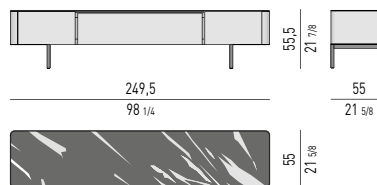

- right section covered with Tobacco coloured saddle-hide cm 49x42 H5,5;
- left section accessorized with a cutlery tray in Tobacco coloured saddle-hide 51x34,5 H3,5 cm.

N. 1 section **(C)** with flip-up top.

A partially-recessed mirror lines the bottom of the sideboard flip-up top bar compartment.

The interior elements of the compartment are finished with steel Mirror and the side panels have the same finish as the structure.

Useable internal dimension

75x47 H34 cm

N. 2 glass holders made of steel **(D)**, varnished polished Pewter colour, pull out, 43x12 H21 cm.

CONSOLE LIVING/TV | LIVING/TV CONSOLE TABLE

PIANO MARMO STONE GREY
STONE GREY MARBLE TOP