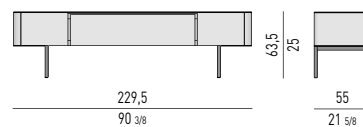

Maximum load of the internal drawer **(B)** is 45 Kg.

Drawers internal dimension

External drawer **(A)** 109x41 H20,5 cm

Internal drawer **(B)** divided into two sections:

- right section covered with Tobacco coloured saddle-hide 56x42 H5,5 cm;
- left section accessorized with a cutlery tray in Tobacco coloured saddle-hide 51x34,5 H3,5 cm.

N. 3 lateral drawers **(C)** that glide on full-extension guides with Blumotion closure.

Maximum load of the drawers is 45 Kg.

Drawers internal dimension

32,5x42 H9 cm

N.1 section on the right side, equipped with a transparent extra-clear tempered glass shelf, thickness 8 cm.

Useable internal space

(D1) 40x46 H22 cm

(D2) 40x46 H20 cm

CONTENITORE ORIZZONTALE LIVING | LIVING HORIZONTAL SIDEBOARD

PIANO MARMO STONE GREY
STONE GREY MARBLE TOP

Nr. 3 cassetti **(A)** e **(B)** che scorrono su guide a estrazione totale con chiusura Blumotion.