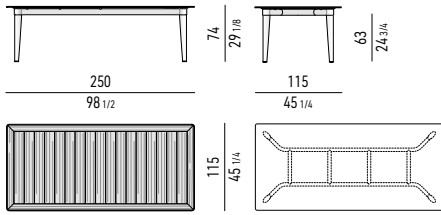

ALLUMINIO LUCIDO POLISHED ALUMINIUM

NATURALE NATURAL

BIANCO WHITE

* SOLO PER I PIANI RETTANGOLARI ONLY FOR RECTANGULAR TOPS

NEW 2021 FINISHES

Minotti

PIANO TEAK | TEAK TOP

PIANO CERAMICA MARBLE GREY | MARBLE GREY CERAMIC TOP