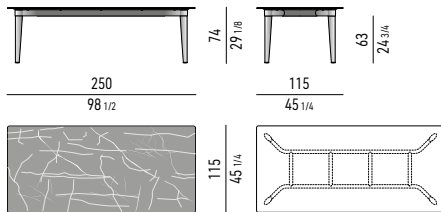

PIANO CERAMICA STONE BROWN | STONE BROWN CERAMIC TOP

OPTIONAL RAIN COVER

Disponibile per ogni elemento
Available for each element