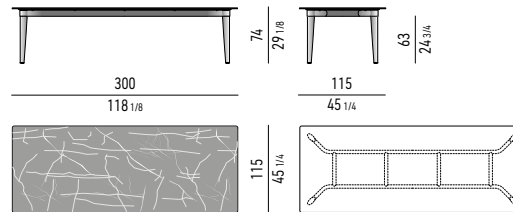

PIANO CERAMICA STONE BROWN | STONE BROWN CERAMIC TOP

OPTIONAL RAIN COVER

Disponibile per ogni elemento
Available for each element