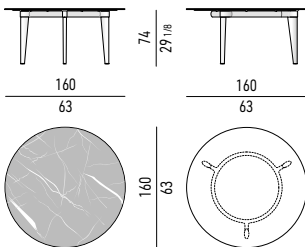

ALLUMINIO LUCIDO POLISHED ALUMINIUM

NATURALE NATURAL

BIANCO WHITE

* SOLO PER I PIANI RETTANGOLARI ONLY FOR RECTANGULAR TOPS

NEW 2021 FINISHES

Minotti

PIANO TEAK | TEAK TOP

PIANO CERAMICA MARBLE GREY | MARBLE GREY CERAMIC TOP