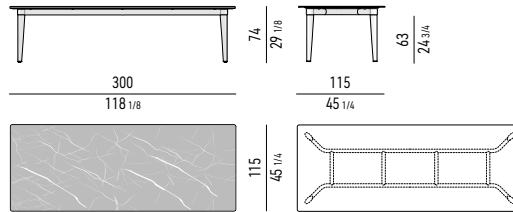

ALLUMINIO LUCIDO POLISHED ALUMINIUM

NATURALE NATURAL

BIANCO WHITE

* SOLO PER I PIANI RETTANGOLARI ONLY FOR RECTANGULAR TOPS

NEW 2021 FINISHES

Minotti

PIANO TEAK | TEAK TOP

PIANO CERAMICA MARBLE GREY | MARBLE GREY CERAMIC TOP