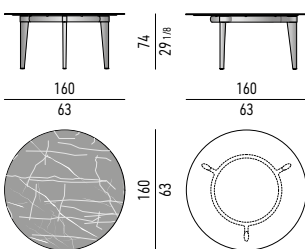

PIANO CERAMICA STONE BROWN | STONE BROWN CERAMIC TOP

OPTIONAL RAIN COVER

Disponibile per ogni elemento
Available for each element