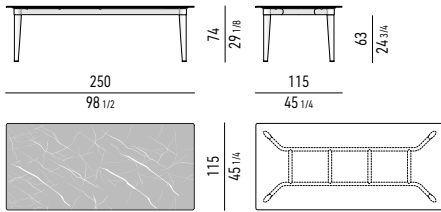

ALLUMINIO LUCIDO POLISHED ALUMINIUM

NATURALE NATURAL

BIANCO WHITE

* SOLO PER I PIANI RETTANGOLARI ONLY FOR RECTANGULAR TOPS

NEW 2021 FINISHES

Minotti

PIANO TEAK | TEAK TOP

PIANO CERAMICA MARBLE GREY | MARBLE GREY CERAMIC TOP