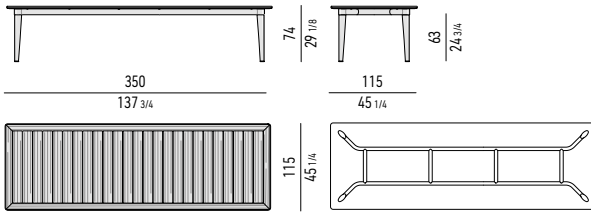

ALLUMINIO LUCIDO POLISHED ALUMINIUM

NATURALE NATURAL

BIANCO WHITE

* SOLO PER I PIANI RETTANGOLARI ONLY FOR RECTANGULAR TOPS

NEW 2021 FINISHES

Minotti

PIANO TEAK | TEAK TOP

PIANO CERAMICA MARBLE GREY | MARBLE GREY CERAMIC TOP