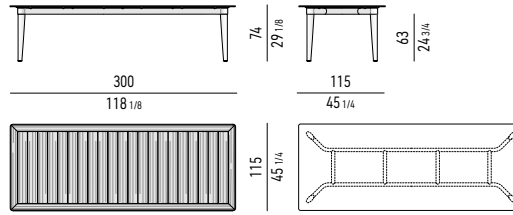

ALLUMINIO LUCIDO POLISHED ALUMINIUM

NATURALE NATURAL

BIANCO WHITE

* SOLO PER I PIANI RETTANGOLARI ONLY FOR RECTANGULAR TOPS

NEW 2021 FINISHES

Minotti

PIANO TEAK | TEAK TOP

PIANO CERAMICA MARBLE GREY | MARBLE GREY CERAMIC TOP