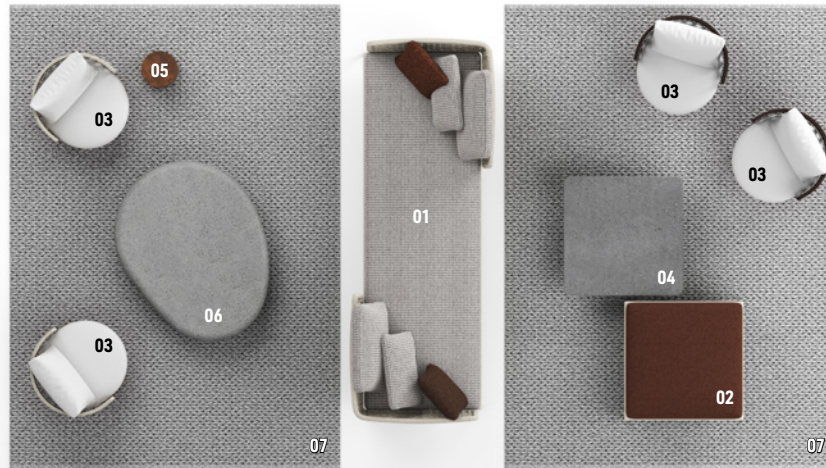

PATIO

GAMFRATESI DESIGN

Having explored the use of woods, such as iroko and teak, with Patio, designed by Italian-Danish studio GamFratesi, Minotti proposes an unexpected mix of different materials: aluminium, wood, stone, cord. The outdoor seating system, with its highly versatile modularity, is conceived as a dynamic mosaic, composed of tesserae in simple geometric shapes, which can be pieced together as desired, and reconfigured to suit the available space and the mood to be created.

PATIO - Arrangement 04

SOFA ARRANGEMENT

01 PATIO
OPEN VIS-À-VIS SOFA SX
CM 286X106 H87

FURNISHING ACCESSORIES

02 PATIO
BENCH CM 90X90 H41

03 TORII NEST OUTDOOR
SWIVEL ARMCHAIRS CM 71X76 H80

04 LIDO OUTDOOR
COFFEE TABLE CM 90X90 H22