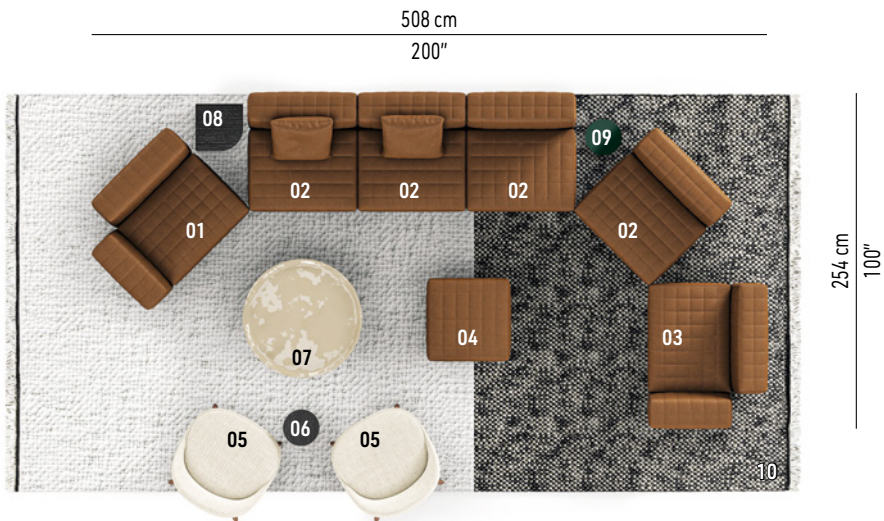

TWIGGY - Arrangement 08

SOFA ARRANGEMENT

- 01 TWIGGY**
LARGE ARMCHAIR WITH ARMREST SX
CM 110X90 H66
- 02 TWIGGY**
LARGE ARMCHAIRS CM 84X90 H66
- 03 TWIGGY**
LARGE ARMCHAIR WITH ARMREST DX
CM 110X90 H66
- 04 TWIGGY**
BENCH CM 64X64 H38