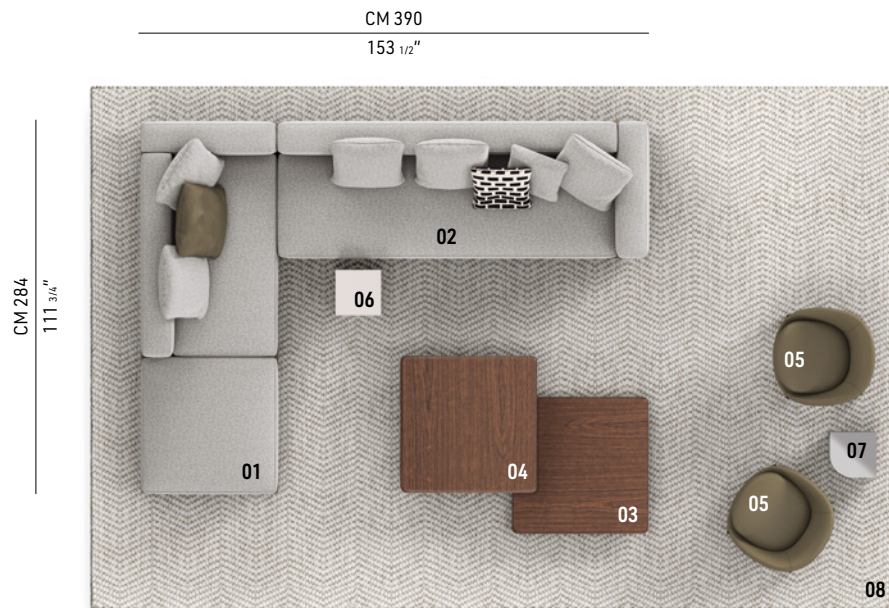

HORIZONTE

MARCIO KOGAN / STUDIO MK27 DESIGN

A floating island with square lines that marks the horizon of the living space.

The system by Marcio Kogan / studio mk27 takes shape from a suspended base, a solid thin line covered in leather, fabric or both, on which generous volumetric padded elements rest.

The seemingly simple appearance of Horizonte gives rise to a sophisticated style code that can be used in a wide range of configurations. By combining modules, sloping elements and others with built-in coffee table, an overall narrative that could continue forever without interruption is created.

TWIGGY - Arrangement 02

SOFA ARRANGEMENT

- 01 HORIZONTE**
ELEMENT WITH 1 ARMREST
WITH OTTOMAN DX CM 284X106 H85
- 02 HORIZONTE**
ELEMENT WITH 1 ARMREST DX
CM 284X106 H85
- 03 HORIZONTE**
COFFEE TABLE CM 104X104 H13
- 04 HORIZONTE**
COFFEE TABLE CM 104X104 H21

05
LIDO
LOUNGE ARMCHAIRS CM 75X78 H71

06
SOLID SADDLE-HIDE
SIDE TABLE CM 35X35 H45

07
JAMES
SIDE TABLE CM 35X35 H45

08
OSAKA CHEVRON
RUG CM 616X400

Settings