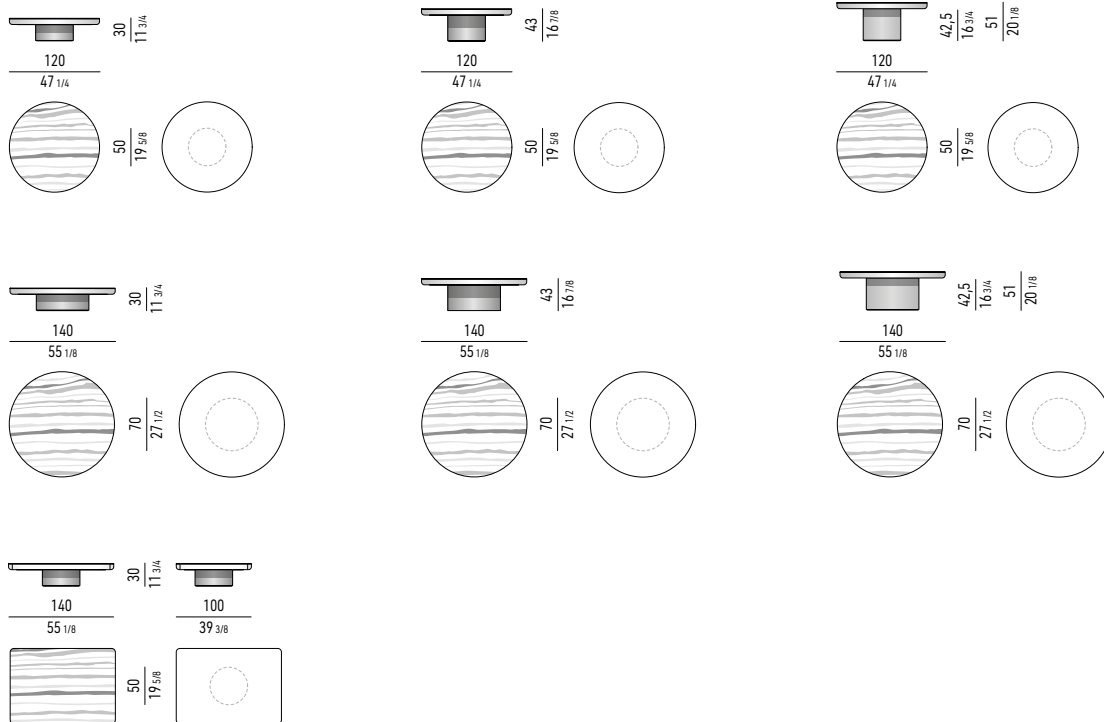

PIANO MARMO LASA | LASA MARBLE TOP