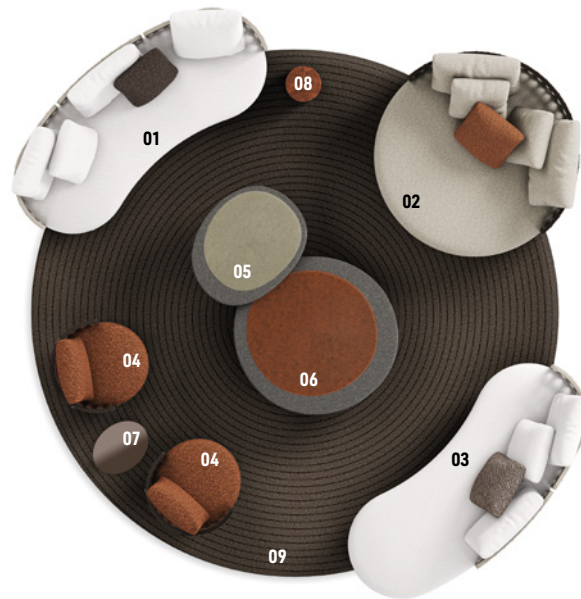

TORII NEST OUTDOOR

NENDO DESIGN

From the master design of the Torii Nest Outdoor swivel armchair comes out an entire family of seats. Characterised by the iconic woven cord backrest, with a design inspired by Vienna straw, but with a wider mesh, the Torii Nest Outdoor seats vary in size and type, from the two-seater sofa with a curved silhouette to the round chaise-longue.

The arrangement depicted is just one example of the many different compositions possible with our seating systems. We suggest that you contact the nearest Minotti dealer to explore the options most suited to your needs and select the upholstery of your choice from the exclusive Minotti collection.

TORII NEST OUTDOOR - Arrangement 02

SOFA ARRANGEMENT

- 01 TORII NEST OUTDOOR**
ANGLED SOFA CM 225X100 H90
- 02 TORII NEST OUTDOOR**
LOVESEAT CM 158X155 H80
- 03 TORII NEST OUTDOOR**
ANGLED OPEN-END SOFA SX CM 222X100 H90

Furnishing accessories

01
TORII NEST OUTDOOR
ANGLED SOFA CM 225X100 H90

02
TORII NEST OUTDOOR
LOVESEAT CM 158X155 H80

03
TORII NEST OUTDOOR
ANGLED OPEN-END SOFA SX
CM 222X100 H90

04
TORII NEST OUTDOOR
SWIVEL ARMCHAIRS
CM 71X76 H80