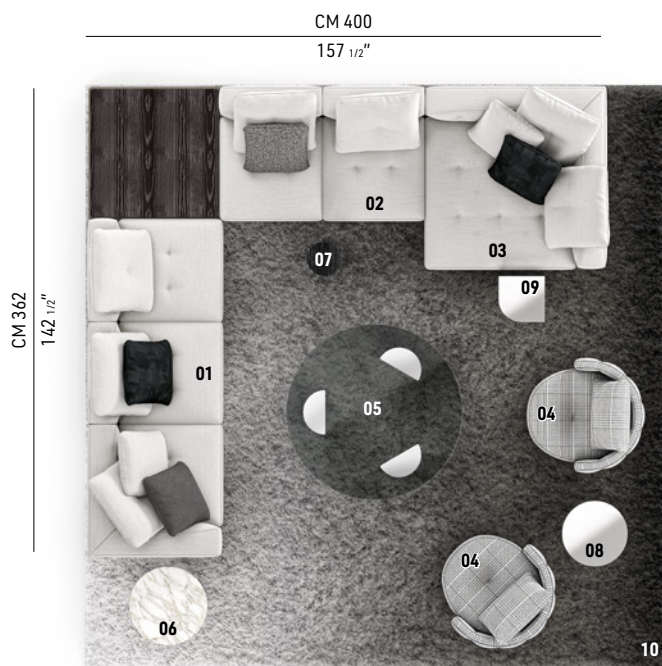

# DYLAN - Arrangement 08

## SOFA ARRANGEMENT

- 01 DYLAN**  
ELEMENT WITH 1 ARMREST SX - SEAT 77  
CM 260X102 H82
- 02 DYLAN**  
CENTRAL ELEMENT DX WITH TOP B  
SEAT 77 - CM 260X102 H82
- 03 DYLAN**  
CHAISE-LONGUE DX WITH SINGLE BACKREST  
SEAT 77 - CM 140X140 H82

## Furnishing accessories

**04**  
**TORII BOLD**  
SWIVEL MEDIUM ARMCHAIRS  
CM 88X88 H82

**05**  
**WEDGE**  
COFFEE TABLE Ø CM 135 H29

**06**  
**LELONG 23**  
SIDE TABLE WITH 2 TOPS  
Ø CM 60 H46

**07**  
**PILOTIS WOOD**  
SIDE TABLE Ø CM 25 H55

**08**  
**ANISH**  
SIDE TABLE Ø CM 50 H40

**09**  
**JAMES**  
SIDE TABLE CM 35X35 H45

**10**  
**WISP RAINBOW**  
RUG CM 450X450