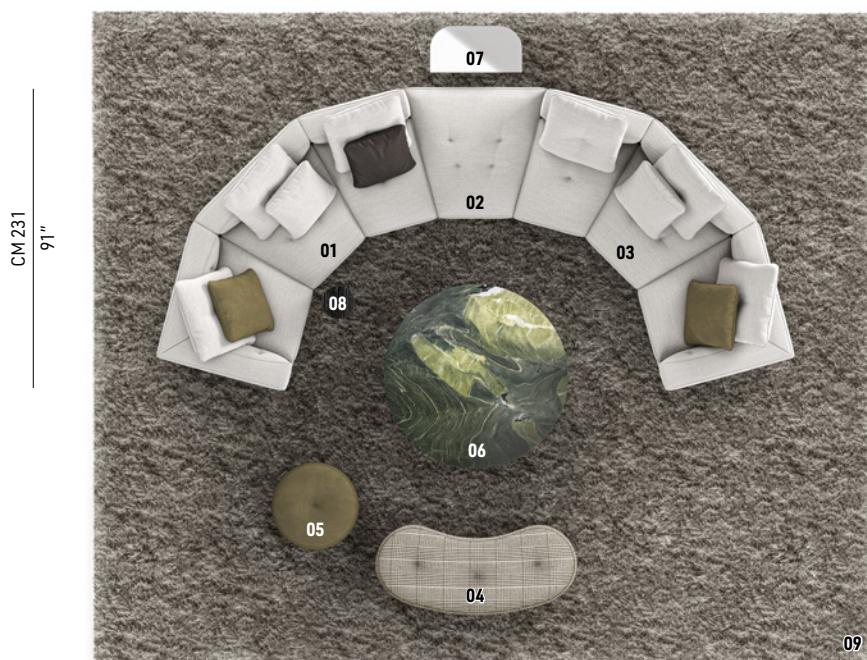

# DYLAN LOW

RODOLFO DORDONI DESIGN

The timeless, multifaceted stylistic language of the distinguished yet cosy Dylan modular seating system is also expressed in the Dylan Low version. With a more classic and traditional identity, raised 7,5 cm off the ground, this version effortlessly interprets a timeless taste. It is capable of expressing multiple aesthetic and compositional languages, fitting with ease into environments with different uses.

## DYLAN LOW - Arrangement 02

CM 493

194 1/8"

### SOFA ARRANGEMENT

- 01 DYLAN LOW**  
LOUNGE THEATRE INCLINED SOFA SX  
WITH 1 ARMREST - SEAT 57  
CM 275X142 H81
- 02 DYLAN LOW**  
INCLINED OTTOMAN CM 109X98 H40
- 03 DYLAN LOW**  
LOUNGE THEATRE INCLINED SOFA DX  
WITH 1 ARMREST - SEAT 57  
CM 275X142 H81

## Furnishing accessories

**04**  
**TORII BOLD**  
ANGLED OTTOMAN CM 152X68 H41

**05**  
**TORII BOLD**  
SMALL OTTOMAN Ø CM 65 H41

**06**  
**BRADY**  
COFFEE TABLE Ø CM 140 H43

**07**  
**JAMES**  
SIDE TABLE CM 70X35 H45