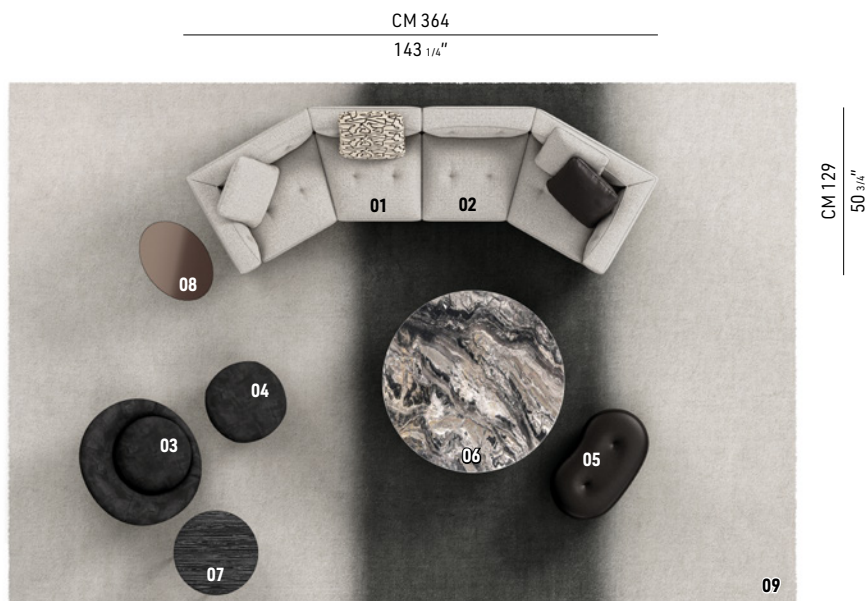

# DYLAN SMALL

RODOLFO DORDONI DESIGN

The rigorous and welcoming modular seating system Dylan is also available in a version with a more compact seat depth. Introducing Dylan Small, a system that combines the sophisticated aesthetics of its cushions with the lightness of a contemporary base raised 13,5 cm from the floor. The upholstered volumes are reduced in depth, making Dylan Small a perfect fit even in smaller domestic environments or in Hospitality spaces.

## DYLAN SMALL - Arrangement 01

### SOFA ARRANGEMENT

- 01 DYLAN SMALL**  
INCLINED ELEMENT WITH ARMREST SX  
SEAT 65 - CM 182X129 H64
- 02 DYLAN SMALL**  
INCLINED ELEMENT WITH ARMREST DX  
SEAT 65 - CM 182X129 H64

**07**  
**LELONG 23**  
SIDE TABLE WITH 2 TOPS  
Ø CM 60 H46

**08**  
**TAIKO**  
SIDE TABLE CM 67X48 H48

**09**  
**LANDFIELD STRIPES**  
RUG CM 600X400