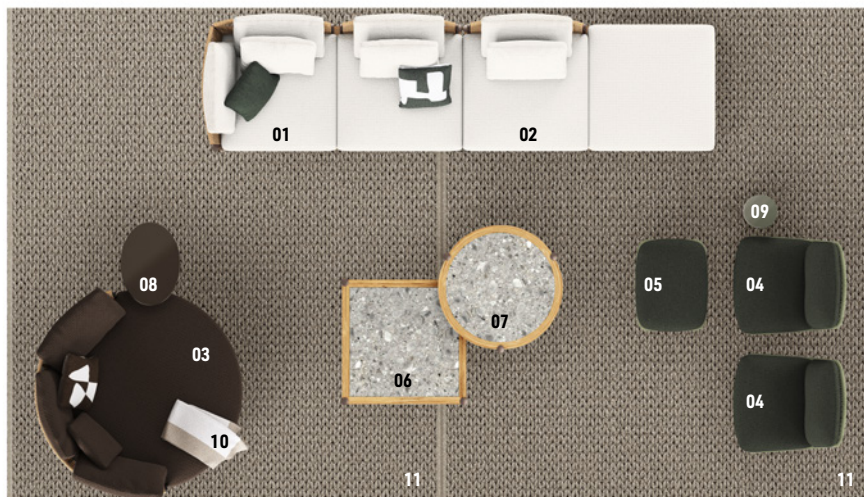

CM 411

161 3/4"

SOFA ARRANGEMENT

- 01 **DAYLIGHT**
ELEMENT WITH 1 ARMREST SX CM 209X109 H82
- 02 **DAYLIGHT**
OPEN-END ELEMENT SX CM 202X109 H82
- 03 **DAYLIGHT**
LOVESEAT CM 168X164 H82

FURNISHING ACCESSORIES