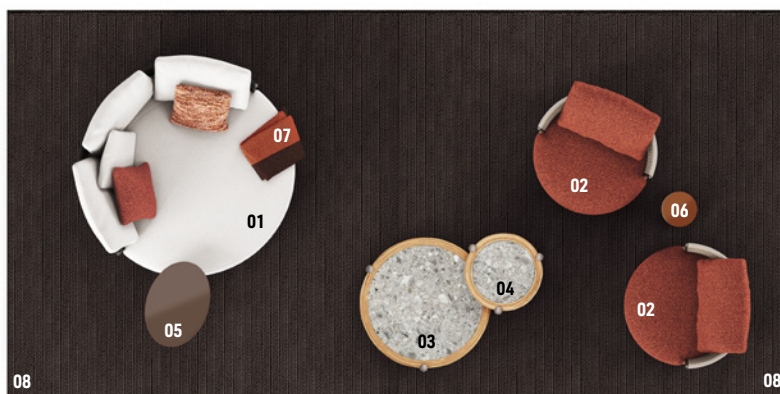

DAYLIGHT

GAMFRATESI DESIGN

An intimate and cosy alcove for indulging in the open-air life inspires the shapes of the outdoor seating system Daylight. In a clever interplay of lines, the curved frame of backrests and armrests is reminiscent of a vibrant, enveloping fan. A design that immediately conveys a sensation of relaxation, offering the same comfort and appeal of the indoor furnishing proposals.

The arrangement depicted is just one example of the many different compositions possible with our seating systems. We suggest that you contact the nearest Minotti dealer to explore the options most suited to your needs and select the upholstery of your choice from the exclusive Minotti collection.

DAYLIGHT - Arrangement 05

SOFA ARRANGEMENT

01 DAYLIGHT
LOVESEAT CM 168X164 H82

FURNISHING ACCESSORIES

02 DAYLIGHT
ARMCHAIRS CM 96X94 H82

03 DAYLIGHT
COFFEE TABLE CM 100X103 H28

04 DAYLIGHT
COFFEE TABLE CM 60X63 H40