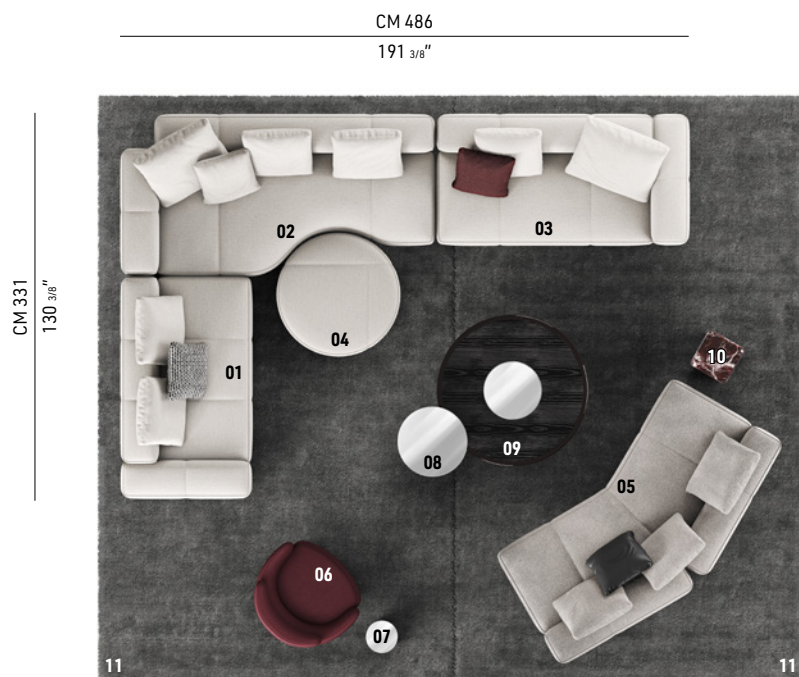

YVES

HANNES PEER DESIGN

A combination of rigour and sinuosity, form and function: Yves is a seating system with a dual soul that reveals itself as an ideal synthesis of rational volumes and organic shapes, enriched by unexpected and dynamic tailored details. A project imbued with an intangible charm that transports us to the heyday of the 1970s.

The tailored graphic elements, distinctive features of the system, are combined with the sinuosity of the shapes, characterising Yves as a domestic landscape: a piece of furniture capable of transforming traditional modularity into unique and innovative configurations, that are lively and asymmetrical, but at the same time reassuring and comfortable.

YVES - Arrangement 11

SOFA ARRANGEMENT

- 01 YVES**
LINEAR - ELEMENT WITH 1 ARMREST SX
CM 191X113 H82
- 02 YVES**
WAVE - ELEMENT WITH 1 ARMREST SX
CM 269X140 H82
- 03 YVES**
LINEAR - ELEMENT WITH 1 ARMREST DX
CM 217X113 H82
- 04 YVES**
OTTOMAN Ø CM 104 H43
- 05 YVES**
INCLINED - INCLINED CENTRAL ELEMENT
CM 258X165 H82