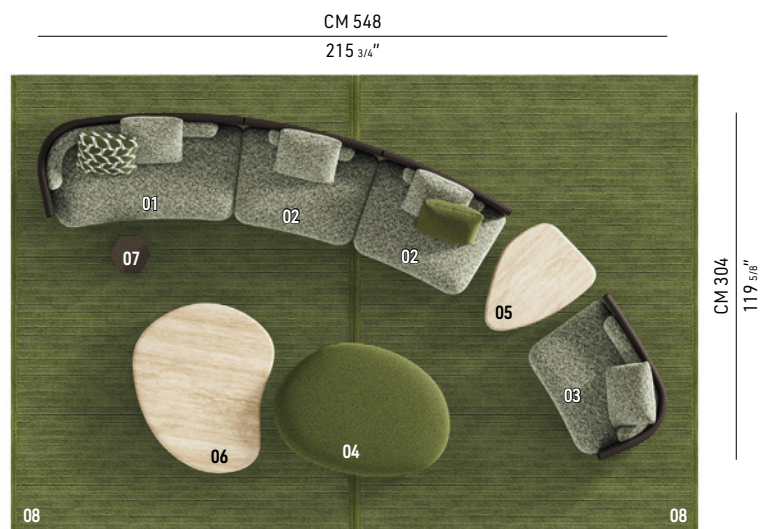

BÉZIER CORD OUTDOOR

MARCIO KOGAN / STUDIO MK27 DESIGN

Characterized by enveloping volumes, the Bézier Cord Outdoor seating system designs new open-air landscapes through original and unexpected configurations.

Designed by Studio MK27 and inspired by the geometry of the parametric curve of the mathematician Bézier, which is the matrix of its indoor counterpart, this system explores a unique, powerful compositional language: characterised by irregular volumes, dynamic aesthetic and sinuous lines that embrace the space, the elements can be used together in various combinations or as standalone pieces, establishing an intimate and harmonious dialogue with those who experience them.

BÉZIER CORD OUTDOOR - Arrangement 01

SOFA ARRANGEMENT

- 01 **BÉZIER CORD OUTDOOR**
ELEMENT WITH 1 ARMREST SX
CM 175X113 H80
- 02 **BÉZIER CORD OUTDOOR**
CENTRAL ELEMENTS CM 124X94 H80
- 03 **BÉZIER CORD OUTDOOR**
ELEMENT WITH 1 ARMREST DX
CM 124X101 H80