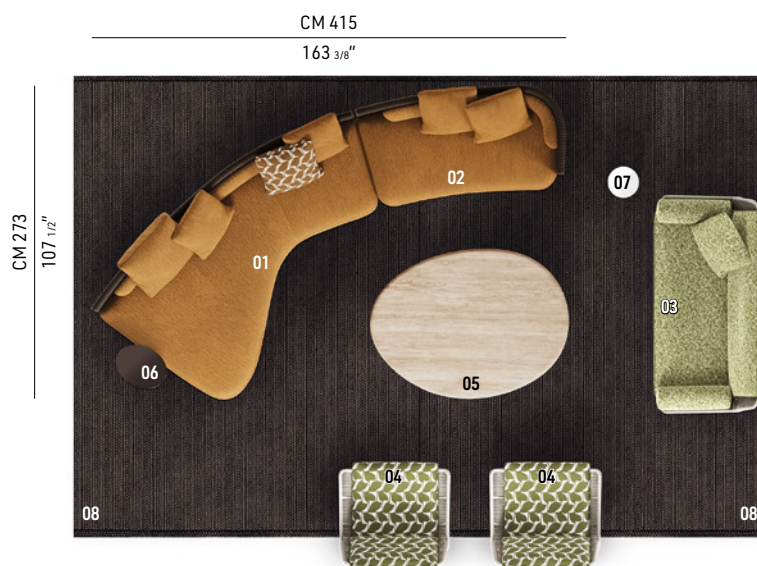

BÉZIER CORD OUTDOOR

MARCIO KOGAN / STUDIO MK27 DESIGN

Characterized by enveloping volumes, the Bézier Cord Outdoor seating system designs new open-air landscapes through original and unexpected configurations.

Designed by Studio MK27 and inspired by the geometry of the parametric curve of the mathematician Bézier, which is the matrix of its indoor counterpart, this system explores a unique, powerful compositional language: characterised by irregular volumes, dynamic aesthetic and sinuous lines that embrace the space, the elements can be used together in various combinations or as standalone pieces, establishing an intimate and harmonious dialogue with those who experience them.

BÉZIER CORD OUTDOOR - Arrangement 02

SOFA ARRANGEMENT

- 01 **BÉZIER CORD OUTDOOR**
CENTRAL ELEMENT SX CM 268X213 H85
DOUBLE DEPTH
- 02 **BÉZIER CORD OUTDOOR**
ELEMENT WITH 1 ARMREST DX CM 175X113 H80

FURNISHING ACCESSORIES

08
BRAID
RUGS CM 400X300 - SPECIAL SIZE