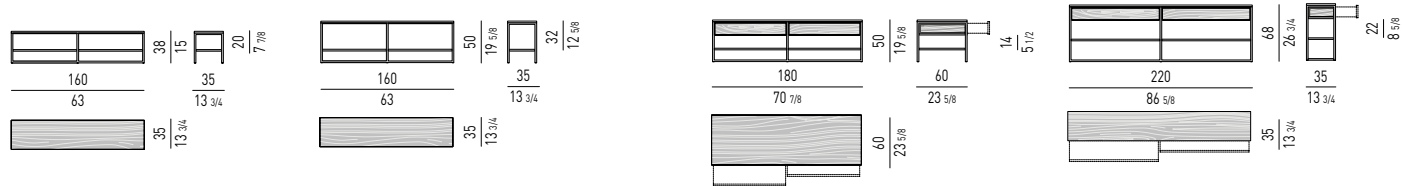

PIANO IN EBANO POLIESTERE BRILLANTE | GLOSSY POLYESTER EBONY TOP (NEW 2017)

TAVOLINI | COFFEE TABLES

TAVOLINI "SIDE TABLES" | "SIDE TABLES"

CONSOLLE | CONSOLE TABLES

Misura interna cassetti / Drawers internal size:
cm 82X41 H7,5

Misura interna cassetti / Drawers internal size:
cm 102X26 H7,5

PIANO IN SUCUPIRA | SUCUPIRA TOP

TAVOLINI | COFFEE TABLES

TAVOLINI "SIDE TABLES" | "SIDE TABLES"

CONSOLLE | CONSOLE TABLES

Misura interna cassetti / Drawers internal size:
cm 82X41 H7,5

Misura interna cassetti / Drawers internal size:
cm 102X26 H7,5

PIANO LACCATO LUCIDO | GLOSSY LACQUERED TOP

TAVOLINI | COFFEE TABLES

TAVOLINI "SIDE TABLES" | "SIDE TABLES"

CONSOLE | CONSOLE TABLES

Misura interna cassetti / Drawers internal size:
cm 82X41 H7,5

Misura interna cassetti / Drawers internal size:
cm 102X26 H7,5

PIANO IN MARMO CALACATTA / MARMO BARDIGLIO NUVOLATO | CALACATTA MARBLE / BARDIGLIO NUVOLATO MARBLE TOP

TAVOLINI | COFFEE TABLES

TAVOLINI "SIDE TABLES" | "SIDE TABLES"