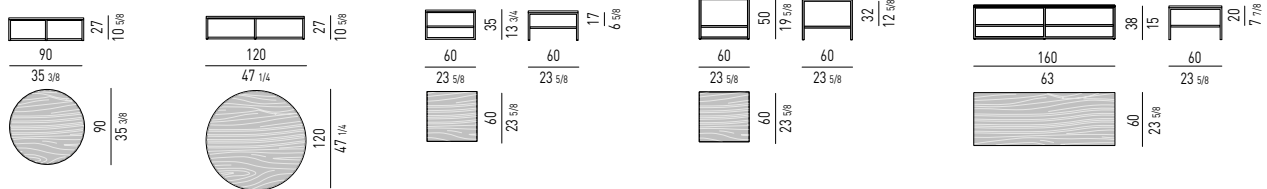

PIANO IN EBANO POLIESTERE BRILLANTE | GLOSSY POLYESTER EBONY TOP (NEW 2017)

TAVOLINI | COFFEE TABLES

TAVOLINI "SIDE TABLES" | "SIDE TABLES"

CONSOLLE | CONSOLE TABLES

Misura interna cassetti / Drawers internal size:
cm 82X41 H7,5

Misura interna cassetti / Drawers internal size:
cm 102X26 H7,5

PIANO IN SUCUPIRA | SUCUPIRA TOP

TAVOLINI | COFFEE TABLES

TAVOLINI "SIDE TABLES" | "SIDE TABLES"

CONSOLLE | CONSOLE TABLES

Misura interna cassetti / Drawers internal size:
cm 82X41 H7,5

Misura interna cassetti / Drawers internal size:
cm 102X26 H7,5

PIANO LACCATO LUCIDO | GLOSSY LACQUERED TOP

TAVOLINI | COFFEE TABLES

TAVOLINI "SIDE TABLES" | "SIDE TABLES"

CONSOLE | CONSOLE TABLES

Misura interna cassetti / Drawers internal size:
cm 82X41 H7,5

Misura interna cassetti / Drawers internal size:
cm 102X26 H7,5

PIANO IN MARMO CALACATTA / MARMO BARDIGLIO NUVOLATO | CALACATTA MARBLE / BARDIGLIO NUVOLATO MARBLE TOP

TAVOLINI | COFFEE TABLES

TAVOLINI "SIDE TABLES" | "SIDE TABLES"