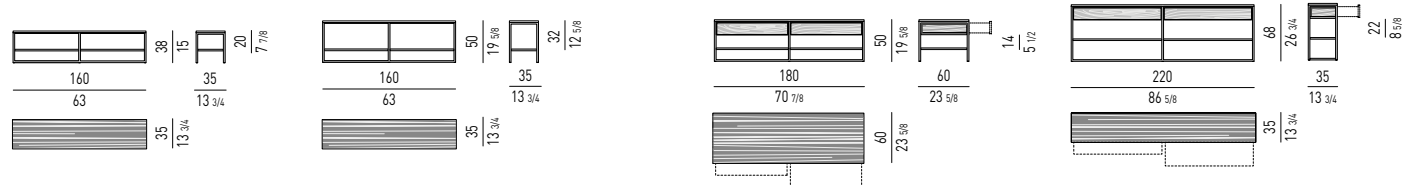

PIANO IN EBANO POLIESTERE BRILLANTE | GLOSSY POLYESTER EBONY TOP (NEW 2017)

TAVOLINI | COFFEE TABLES

TAVOLINI "SIDE TABLES" | "SIDE TABLES"

CONSOLLE | CONSOLE TABLES

Misura interna cassetti / Drawers internal size:
cm 82X41 H7,5

Misura interna cassetti / Drawers internal size:
cm 102X26 H7,5

PIANO IN SUCUPIRA | SUCUPIRA TOP

TAVOLINI | COFFEE TABLES

TAVOLINI "SIDE TABLES" | "SIDE TABLES"

CONSOLLE | CONSOLE TABLES

Misura interna cassetti / Drawers internal size:
cm 82X41 H7,5

Misura interna cassetti / Drawers internal size:
cm 102X26 H7,5

PIANO LACCATO LUCIDO | GLOSSY LACQUERED TOP

TAVOLINI | COFFEE TABLES

TAVOLINI "SIDE TABLES" | "SIDE TABLES"

CONSOLE | CONSOLE TABLES

Misura interna cassetti / Drawers internal size:
cm 82X41 H7,5