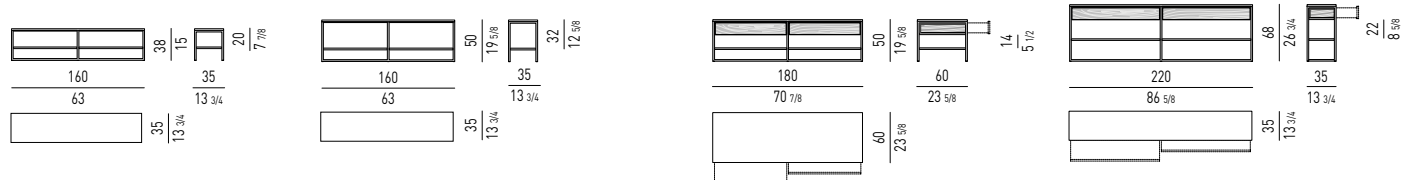

Misura interna cassetti / Drawers internal size:
cm 102X26 H7,5

PIANO IN SUCUPIRA | SUCUPIRA TOP

TAVOLINI | COFFEE TABLES

TAVOLINI "SIDE TABLES" | "SIDE TABLES"

CONSOLLE | CONSOLE TABLES

Misura interna cassetti / Drawers internal size:
cm 82X41 H7,5

Misura interna cassetti / Drawers internal size:
cm 102X26 H7,5

PIANO LACCATO LUCIDO | GLOSSY LACQUERED TOP

TAVOLINI | COFFEE TABLES

TAVOLINI "SIDE TABLES" | "SIDE TABLES"

CONSOLE | CONSOLE TABLES

Misura interna cassetti / Drawers internal size:
cm 82X41 H7,5

Misura interna cassetti / Drawers internal size:
cm 102X26 H7,5

PIANO IN MARMO CALACATTA / MARMO BARDIGLIO NUVOLATO | CALACATTA MARBLE / BARDIGLIO NUVOLATO MARBLE TOP

TAVOLINI | COFFEE TABLES

TAVOLINI "SIDE TABLES" | "SIDE TABLES"

CONSOLE | CONSOLE TABLES

Misura interna cassetti / Drawers internal size:
cm 82X41 H7,5

Misura interna cassetti / Drawers internal size:
cm 102X26 H7,5