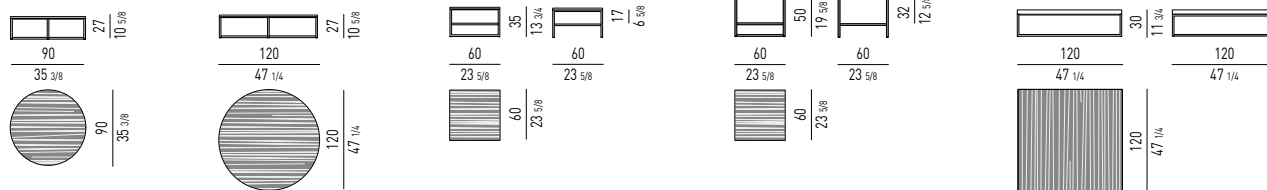

PIANO IN EBANO POLIESTERE BRILLANTE | GLOSSY POLYESTER EBONY TOP (NEW 2017)

TAVOLINI | COFFEE TABLES

TAVOLINI "SIDE TABLES" | "SIDE TABLES"

CONSOLLE | CONSOLE TABLES

Misura interna cassetti / Drawers internal size:
cm 82X41 H7,5

Misura interna cassetti / Drawers internal size:
cm 102X26 H7,5

PIANO IN SUCUPIRA | SUCUPIRA TOP

TAVOLINI | COFFEE TABLES

TAVOLINI "SIDE TABLES" | "SIDE TABLES"

CONSOLLE | CONSOLE TABLES

Misura interna cassetti / Drawers internal size:
cm 82X41 H7,5

Misura interna cassetti / Drawers internal size:
cm 102X26 H7,5

PIANO LACCATO LUCIDO | GLOSSY LACQUERED TOP

TAVOLINI | COFFEE TABLES

TAVOLINI "SIDE TABLES" | "SIDE TABLES"

CONSOLE | CONSOLE TABLES

Misura interna cassetti / Drawers internal size:
cm 82X41 H7,5