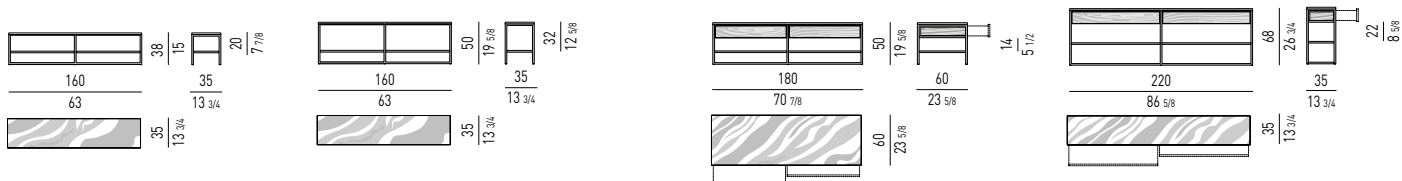

Misura interna cassetti / Drawers internal size:
cm 102X26 H7,5

PIANO IN SUCUPIRA | SUCUPIRA TOP

TAVOLINI | COFFEE TABLES

TAVOLINI "SIDE TABLES" | "SIDE TABLES"

CONSOLLE | CONSOLE TABLES

Misura interna cassetti / Drawers internal size:
cm 82X41 H7,5

Misura interna cassetti / Drawers internal size:
cm 102X26 H7,5

PIANO LACCATO LUCIDO | GLOSSY LACQUERED TOP

TAVOLINI | COFFEE TABLES

TAVOLINI "SIDE TABLES" | "SIDE TABLES"

CONSOLE | CONSOLE TABLES

Misura interna cassetti / Drawers internal size:
cm 82X41 H7,5

Misura interna cassetti / Drawers internal size:
cm 102X26 H7,5

PIANO IN MARMO CALACATTA / MARMO BARDIGLIO NUVOLATO | CALACATTA MARBLE / BARDIGLIO NUVOLATO MARBLE TOP

TAVOLINI | COFFEE TABLES

TAVOLINI "SIDE TABLES" | "SIDE TABLES"

CONSOLE | CONSOLE TABLES

Misura interna cassetti / Drawers internal size:
cm 82X41 H7,5

Misura interna cassetti / Drawers internal size:
cm 102X26 H7,5