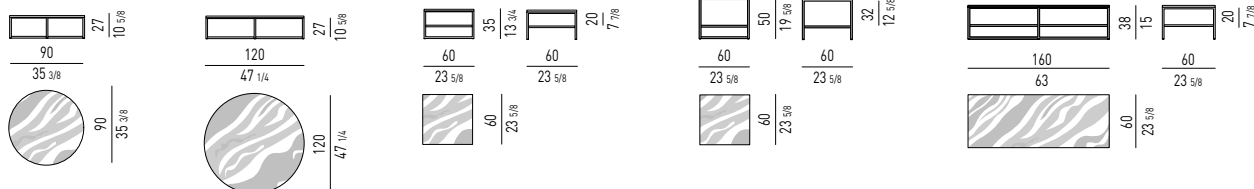

PIANO IN EBANO POLIESTERE BRILLANTE | GLOSSY POLYESTER EBONY TOP (NEW 2017)

TAVOLINI | COFFEE TABLES

TAVOLINI "SIDE TABLES" | "SIDE TABLES"

CONSOLLE | CONSOLE TABLES

Misura interna cassetti / Drawers internal size:
cm 82X41 H7,5

Misura interna cassetti / Drawers internal size:
cm 102X26 H7,5

PIANO IN SUCUPIRA | SUCUPIRA TOP

TAVOLINI | COFFEE TABLES

TAVOLINI "SIDE TABLES" | "SIDE TABLES"

CONSOLLE | CONSOLE TABLES

Misura interna cassetti / Drawers internal size:
cm 82X41 H7,5

Misura interna cassetti / Drawers internal size:
cm 102X26 H7,5

PIANO LACCATO LUCIDO | GLOSSY LACQUERED TOP

TAVOLINI | COFFEE TABLES

TAVOLINI "SIDE TABLES" | "SIDE TABLES"

CONSOLE | CONSOLE TABLES

Misura interna cassetti / Drawers internal size:
cm 82X41 H7,5

Misura interna cassetti / Drawers internal size:
cm 102X26 H7,5

PIANO IN MARMO CALACATTA / MARMO BARDIGLIO NUVOLATO | CALACATTA MARBLE / BARDIGLIO NUVOLATO MARBLE TOP

TAVOLINI | COFFEE TABLES

TAVOLINI "SIDE TABLES" | "SIDE TABLES"