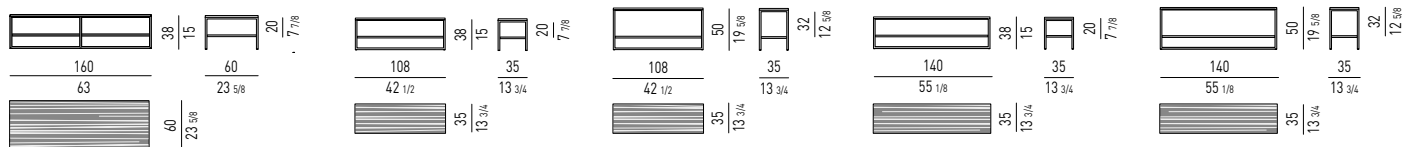

PIANO IN EBANO POLIESTERE BRILLANTE | GLOSSY POLYESTER EBONY TOP (NEW 2017)

TAVOLINI | COFFEE TABLES

TAVOLINI "SIDE TABLES" | "SIDE TABLES"

CONSOLLE | CONSOLE TABLES

Misura interna cassetti / Drawers internal size:
cm 82X41 H7,5

Misura interna cassetti / Drawers internal size:
cm 102X26 H7,5

PIANO IN SUCUPIRA | SUCUPIRA TOP

TAVOLINI | COFFEE TABLES

TAVOLINI "SIDE TABLES" | "SIDE TABLES"

CONSOLLE | CONSOLE TABLES

Misura interna cassetti / Drawers internal size:
cm 82X41 H7,5