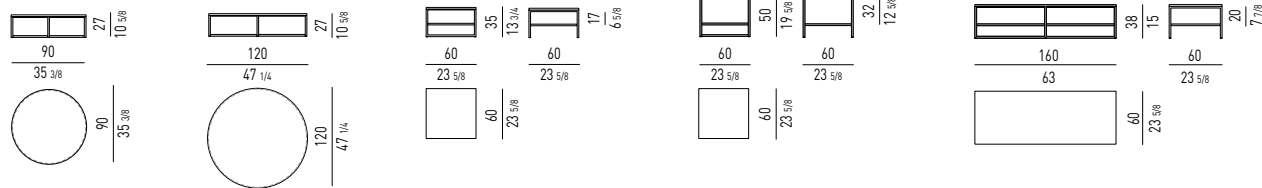

PIANO IN EBANO POLIESTERE BRILLANTE | GLOSSY POLYESTER EBONY TOP (NEW 2017)

TAVOLINI | COFFEE TABLES

TAVOLINI "SIDE TABLES" | "SIDE TABLES"

CONSOLLE | CONSOLE TABLES

Misura interna cassetti / Drawers internal size:
cm 82X41 H7,5

Misura interna cassetti / Drawers internal size:
cm 102X26 H7,5

PIANO IN SUCUPIRA | SUCUPIRA TOP

TAVOLINI | COFFEE TABLES

TAVOLINI "SIDE TABLES" | "SIDE TABLES"

CONSOLLE | CONSOLE TABLES

Misura interna cassetti / Drawers internal size:
cm 82X41 H7,5

Misura interna cassetti / Drawers internal size:
cm 102X26 H7,5

PIANO LACCATO LUCIDO | GLOSSY LACQUERED TOP

TAVOLINI | COFFEE TABLES

TAVOLINI "SIDE TABLES" | "SIDE TABLES"

CONSOLE | CONSOLE TABLES

Misura interna cassetti / Drawers internal size:
cm 82X41 H7,5

Misura interna cassetti / Drawers internal size:
cm 102X26 H7,5

PIANO IN MARMO CALACATTA / MARMO BARDIGLIO NUVOLATO | CALACATTA MARBLE / BARDIGLIO NUVOLATO MARBLE TOP

TAVOLINI | COFFEE TABLES

TAVOLINI "SIDE TABLES" | "SIDE TABLES"